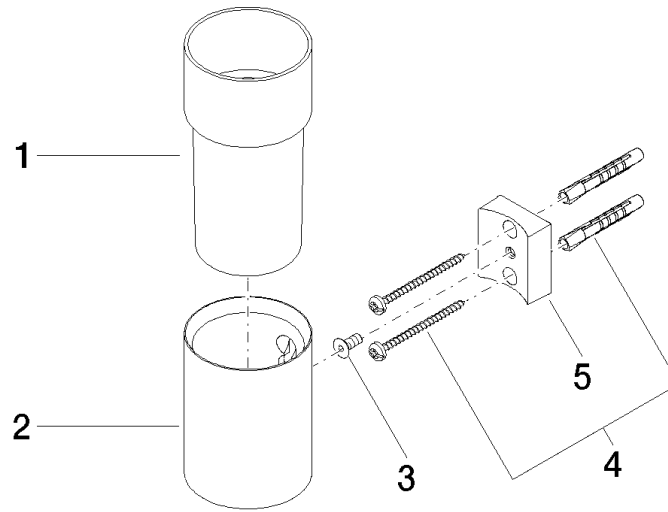

Tumbler holder wall model - Brushed Champagne (22kt Gold)

83 401 979 Product version from 10/1/2023

- crystal glass brush holder, matte
- width 60mm
- height 120 mm
- 110mm projection

	Brushed Champagne (22kt Gold)	83 401 979-46
	Chrome	83 401 979-00
	Brushed Platinum	83 401 979-06
	Platinum	83 401 979-08
	Durabronze (23kt Gold)	83 401 979-09
	Dark Chrome	83 401 979-19
	Light Gold	83 401 979-26
	Brushed Light Gold	83 401 979-27
	Brushed Durabronze (23kt Gold)	83 401 979-28
	Matte Black	83 401 979-33
	Brushed Bronze	83 401 979-42
	Champagne (22kt Gold)	83 401 979-47
	Brushed Chrome	83 401 979-93
	Brushed Dark Platinum	83 401 979-99

83 401 979 Product version from 10/1/2023

Spare parts list

No.	Item Number	Name	Quantity used	Delivery time
1	08 90 00 008 82	Crystal tumbler -	1	2
2	08 17 97 569-46	holder	1	30
3	09 30 30 117 90	screw	1	2
4	05 30 31 025 00 90	fixing set	1	2
5	08 10 10 530-46	holder	1	30