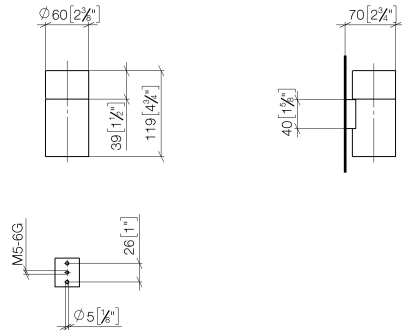

Tumbler holder wall model - Brushed Champagne (22kt Gold)

---

83 401 979 Product version from 10/1/2023

mm [inches]