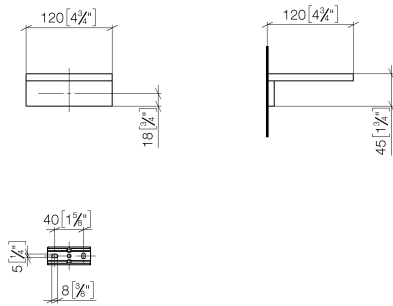

Soap dish wall model - Brushed Platinum

83 410 780

- width 120mm
- height 45 mm
- 120mm projection

| | | |
|---|-------------------------------------|---------------|
|  | Brushed Platinum | 83 410 780-06 |
|  | Chrome | 83 410 780-00 |
|  | Platinum | 83 410 780-08 |
|  | Dark Chrome | 83 410 780-19 |
|  | Brushed Durabronze (23kt Gold) | 83 410 780-28 |
|  | Brushed Champagne (22kt Gold) | 83 410 780-46 |
|  | Champagne (22kt Gold) | 83 410 780-47 |
|  | Brushed Dark Platinum | 83 410 780-99 |

Soap dish wall model - Brushed Platinum

83 410 780

mm [inches]

Soap dish wall model - Brushed Platinum

83 410 780

Parts for other finishes can be found here: [Chrome](#)

Spare parts list

| No. | Item Number | Name | Quantity used | Delivery time |
|-----|--------------------|------------|---------------|---------------|
| 1 | 08 17 78 601-06 | dish | 1 | 60 |
| 2 | 08 17 78 507-06 | holder | 1 | 60 |
| 3 | 90 31 11 112 00 90 | pin | 1 | 2 |
| 4 | 90 30 11 029 00 90 | disc | 2 | 2 |
| 5 | 09 30 30 069 90 | screw | 2 | 2 |
| 6 | 05 17 20 718 00 90 | fixing set | 1 | 2 |