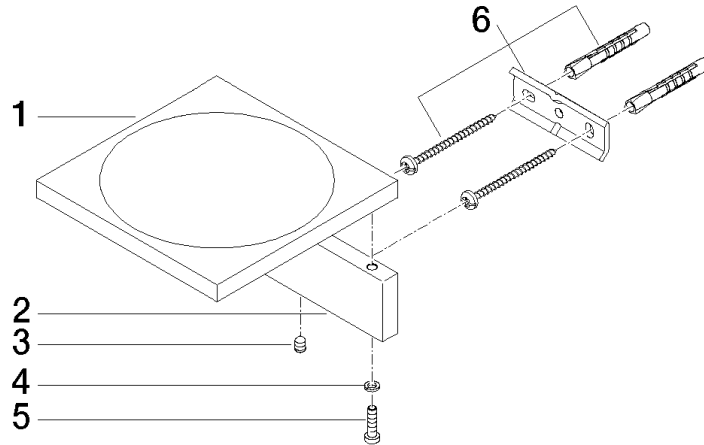

Soap dish wall model - Brushed Platinum

83 410 780

- width 120mm
- height 45 mm
- 120mm projection

| | | |
|---|-------------------------------------|---------------|
|  | Brushed Platinum | 83 410 780-06 |
|  | Chrome | 83 410 780-00 |
|  | Platinum | 83 410 780-08 |
|  | Dark Chrome | 83 410 780-19 |
|  | Brushed Durabronze (23kt Gold) | 83 410 780-28 |
|  | Brushed Champagne (22kt Gold) | 83 410 780-46 |
|  | Champagne (22kt Gold) | 83 410 780-47 |
|  | Brushed Dark Platinum | 83 410 780-99 |

Soap dish wall model - Brushed Platinum

83 410 780

mm [inches]

Soap dish wall model - Brushed Platinum

83 410 780

Parts for other finishes can be found here: [Chrome](#)

Spare parts list

| No. | Item Number | Name | Quantity used | Delivery time |
|-----|--------------------|------------|---------------|---------------|
| 1 | 08 17 78 601-06 | dish | 1 | 60 |
| 2 | 08 17 78 507-06 | holder | 1 | 60 |
| 3 | 90 31 11 112 00 90 | pin | 1 | 2 |
| 4 | 90 30 11 029 00 90 | disc | 2 | 2 |
| 5 | 09 30 30 069 90 | screw | 2 | 2 |
| 6 | 05 17 20 718 00 90 | fixing set | 1 | 2 |