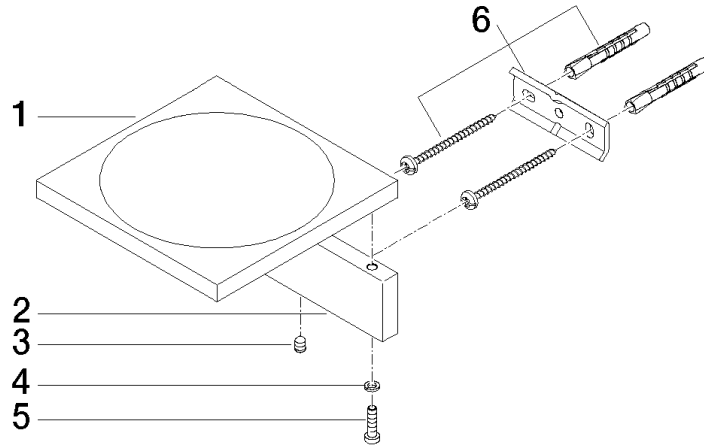

Soap dish wall model - Brushed Durabronz (23kt Gold)

MEM

83 410 780

- width 120mm
- height 45 mm
- 120mm projection

Fits: MEM, CYO

|   |                               |               |
|---|-------------------------------|---------------|
|  | Brushed Durabronz (23kt Gold) | 83 410 780-28 |
|  | Chrome                        | 83 410 780-00 |
|  | Brushed Platinum              | 83 410 780-06 |
|  | Platinum                      | 83 410 780-08 |
|  | Dark Chrome                   | 83 410 780-19 |
|  | Brushed Champagne (22kt Gold) | 83 410 780-46 |
|  | Champagne (22kt Gold)         | 83 410 780-47 |
|  | Brushed Dark Platinum         | 83 410 780-99 |

83 410 780

mm [inches]

83 410 780

Parts for other finishes can be found here: [Chrome](#)

### Spare parts list

| No. | Item Number        | Name       | Quantity used | Delivery time |
|-----|--------------------|------------|---------------|---------------|
| 1   | 08 17 78 601-28    | dish       | 1             | 20            |
| 2   | 08 17 78 507-28    | holder     | 1             | 20            |
| 3   | 90 31 11 112 00 90 | pin        | 1             | 2             |
| 4   | 90 30 11 029 00 90 | disc       | 2             | 2             |
| 5   | 09 30 30 069 90    | screw      | 2             | 2             |
| 6   | 05 17 20 718 00 90 | fixing set | 1             | 2             |