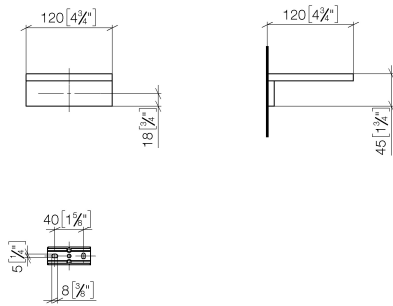

Soap dish wall model - Brushed Durabronz (23kt Gold)

MEM

83 410 780

- width 120mm
- height 45 mm
- 120mm projection

Fits: MEM, CYO

|   |                               |               |
|---|-------------------------------|---------------|
|  | Brushed Durabronz (23kt Gold) | 83 410 780-28 |
|  | Chrome                        | 83 410 780-00 |
|  | Brushed Platinum              | 83 410 780-06 |
|  | Platinum                      | 83 410 780-08 |
|  | Dark Chrome                   | 83 410 780-19 |
|  | Brushed Champagne (22kt Gold) | 83 410 780-46 |
|  | Champagne (22kt Gold)         | 83 410 780-47 |
|  | Brushed Dark Platinum         | 83 410 780-99 |

83 410 780

mm [inches]

83 410 780

Parts for other finishes can be found here: [Chrome](#)

### Spare parts list

| No. | Item Number        | Name       | Quantity used | Delivery time |
|-----|--------------------|------------|---------------|---------------|
| 1   | 08 17 78 601-28    | dish       | 1             | 20            |
| 2   | 08 17 78 507-28    | holder     | 1             | 20            |
| 3   | 90 31 11 112 00 90 | pin        | 1             | 2             |
| 4   | 90 30 11 029 00 90 | disc       | 2             | 2             |
| 5   | 09 30 30 069 90    | screw      | 2             | 2             |
| 6   | 05 17 20 718 00 90 | fixing set | 1             | 2             |