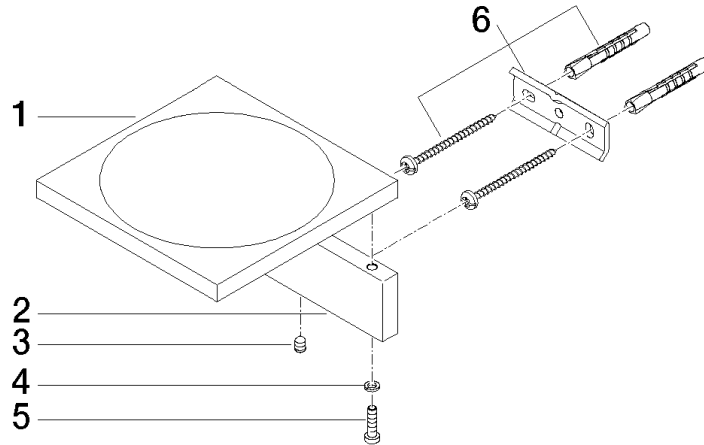

## Soap dish wall model - Brushed Champagne (22kt Gold)

83 410 780

- width 120mm
- height 45 mm
- 120mm projection

	Brushed Champagne (22kt Gold)	83 410 780-46
	Chrome	83 410 780-00
	Brushed Platinum	83 410 780-06
	Platinum	83 410 780-08
	Dark Chrome	83 410 780-19
	Brushed Durabronze (23kt Gold)	83 410 780-28
	Champagne (22kt Gold)	83 410 780-47
	Brushed Dark Platinum	83 410 780-99

## Soap dish wall model - Brushed Champagne (22kt Gold)

---

83 410 780

mm [inches]

**Soap dish wall model - Brushed Champagne (22kt Gold)**

83 410 780

Parts for other finishes can be found here: [Chrome](#)

**Spare parts list**

No.	Item Number	Name	Quantity used	Delivery time
1	08 17 78 601-46	dish	1	30
2	08 17 78 507-46	holder	1	30
3	90 31 11 112 00 90	pin	1	2
4	90 30 11 029 00 90	disc	2	2
5	09 30 30 069 90	screw	2	2
6	05 17 20 718 00 90	fixing set	1	2