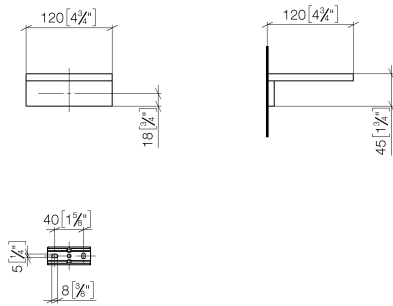

## Soap dish wall model - Brushed Champagne (22kt Gold)

83 410 780

- width 120mm
- height 45 mm
- 120mm projection

	Brushed Champagne (22kt Gold)	83 410 780-46
	Chrome	83 410 780-00
	Brushed Platinum	83 410 780-06
	Platinum	83 410 780-08
	Dark Chrome	83 410 780-19
	Brushed Durabronze (23kt Gold)	83 410 780-28
	Champagne (22kt Gold)	83 410 780-47
	Brushed Dark Platinum	83 410 780-99

## Soap dish wall model - Brushed Champagne (22kt Gold)

---

83 410 780

mm [inches]

**Soap dish wall model - Brushed Champagne (22kt Gold)**

83 410 780

Parts for other finishes can be found here: [Chrome](#)

**Spare parts list**

No.	Item Number	Name	Quantity used	Delivery time
1	08 17 78 601-46	dish	1	30
2	08 17 78 507-46	holder	1	30
3	90 31 11 112 00 90	pin	1	2
4	90 30 11 029 00 90	disc	2	2
5	09 30 30 069 90	screw	2	2
6	05 17 20 718 00 90	fixing set	1	2