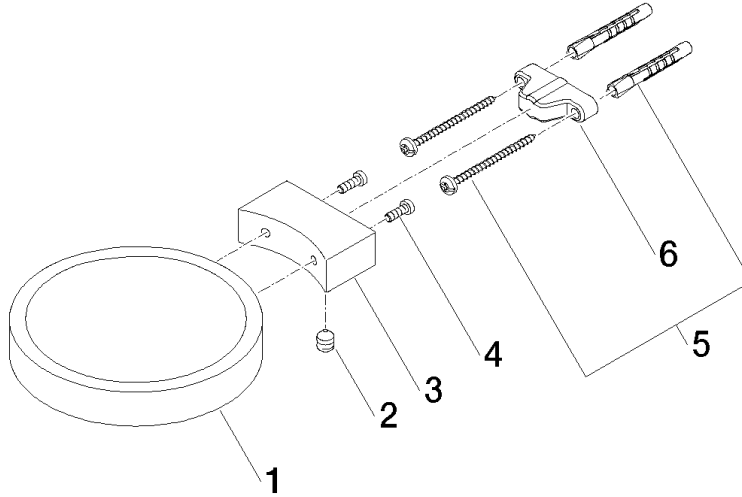

Soap dish wall model - Platinum

MADISON

83 410 979

- width 120mm
- height 20 mm
- 145mm projection

Fits: MADISON, MEM, TARA, CL.1, LISSÉ,
VAIA, META, CYO

| | | |
|---|--------------------------------|---------------|
|  | Platinum | 83 410 979-08 |
|  | Chrome | 83 410 979-00 |
|  | Brushed Platinum | 83 410 979-06 |
|  | Durabronze (23kt Gold) | 83 410 979-09 |
|  | Dark Chrome | 83 410 979-19 |
|  | Light Gold | 83 410 979-26 |
|  | Brushed Light Gold | 83 410 979-27 |
|  | Brushed Durabronze (23kt Gold) | 83 410 979-28 |
|  | Matte Black | 83 410 979-33 |
|  | Brushed Bronze | 83 410 979-42 |
|  | Brushed Champagne (22kt Gold) | 83 410 979-46 |
|  | Champagne (22kt Gold) | 83 410 979-47 |
|  | Brushed Chrome | 83 410 979-93 |
|  | Brushed Dark Platinum | 83 410 979-99 |

83 410 979

mm [inches]

83 410 979

Parts for other finishes can be found here: [Chrome](#)

Spare parts list

| No. | Item Number | Name | Quantity used | Delivery time |
|-----|--------------------|------------|---------------|---------------|
| 1 | 08 17 97 570-08 | dish | 1 | 40 |
| 2 | 09 31 11 002 90 | pin | 1 | 2 |
| 3 | 08 17 30 502-08 | holder | 1 | 40 |
| 4 | 09 30 30 080 90 | screw | 2 | 2 |
| 5 | 05 30 31 025 00 90 | fixing set | 1 | 2 |
| 6 | 09 17 20 030 90 | holder | 1 | 2 |