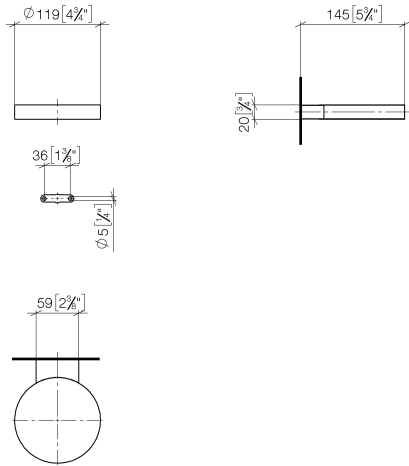

Soap dish wall model - Durabronz (23kt Gold)

MADISON

83 410 979

- width 120mm
- height 20 mm
- 145mm projection

Fits: MADISON, MEM, TARA, CL.1, LISSÉ,  
VAIA, META, CYO

	Durabronz (23kt Gold)	83 410 979-09
	Chrome	83 410 979-00
	Brushed Platinum	83 410 979-06
	Platinum	83 410 979-08
	Dark Chrome	83 410 979-19
	Light Gold	83 410 979-26
	Brushed Light Gold	83 410 979-27
	Brushed Durabronz (23kt Gold)	83 410 979-28
	Matte Black	83 410 979-33
	Brushed Bronze	83 410 979-42
	Brushed Champagne (22kt Gold)	83 410 979-46
	Champagne (22kt Gold)	83 410 979-47
	Brushed Chrome	83 410 979-93
	Brushed Dark Platinum	83 410 979-99

83 410 979

mm [inches]

83 410 979

Parts for other finishes can be found here: [Chrome](#)

### Spare parts list

No.	Item Number	Name	Quantity used	Delivery time
1	08 17 97 570-09	dish	1	40
2	09 31 11 002 90	pin	1	2
3	08 17 30 502-09	holder	1	40
4	09 30 30 080 90	screw	2	2
5	05 30 31 025 00 90	fixing set	1	2
6	09 17 20 030 90	holder	1	2