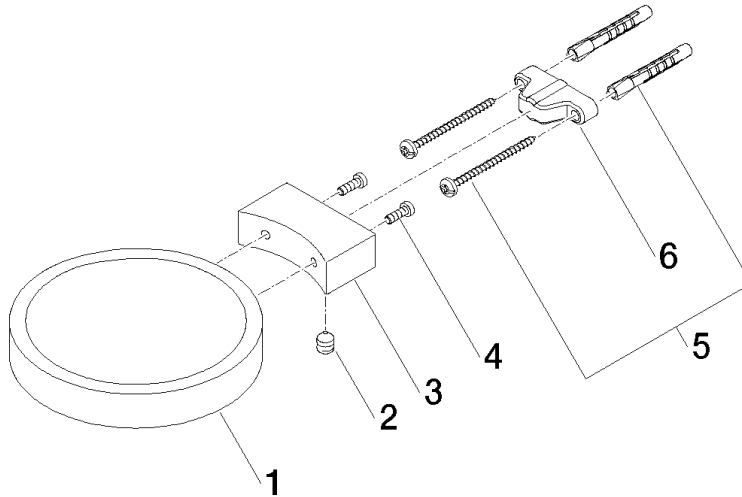

Soap dish wall model - Durabronz (23kt Gold)

MADISON

83 410 979

- width 120mm
- height 20 mm
- 145mm projection

Fits: MADISON, MEM, TARA, CL.1, LISSÉ,  
VAIA, META, CYO

	Durabronz (23kt Gold)	83 410 979-09
	Chrome	83 410 979-00
	Brushed Platinum	83 410 979-06
	Platinum	83 410 979-08
	Dark Chrome	83 410 979-19
	Light Gold	83 410 979-26
	Brushed Light Gold	83 410 979-27
	Brushed Durabronz (23kt Gold)	83 410 979-28
	Matte Black	83 410 979-33
	Brushed Bronze	83 410 979-42
	Brushed Champagne (22kt Gold)	83 410 979-46
	Champagne (22kt Gold)	83 410 979-47
	Brushed Chrome	83 410 979-93
	Brushed Dark Platinum	83 410 979-99

83 410 979

mm [inches]

83 410 979

Parts for other finishes can be found here: [Chrome](#)

### Spare parts list

No.	Item Number	Name	Quantity used	Delivery time
1	08 17 97 570-09	dish	1	40
2	09 31 11 002 90	pin	1	2
3	08 17 30 502-09	holder	1	40
4	09 30 30 080 90	screw	2	2
5	05 30 31 025 00 90	fixing set	1	2
6	09 17 20 030 90	holder	1	2