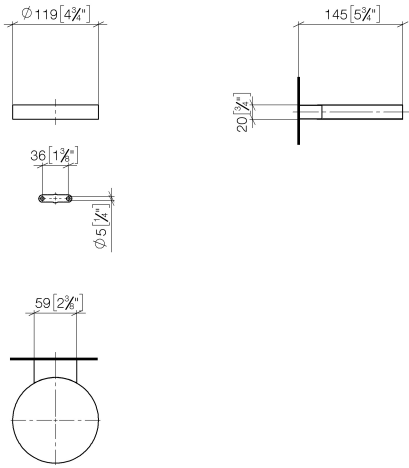

83 410 979

- width 120mm
- height 20 mm
- 145mm projection

Fits: MADISON, MEM, TARA, CL.1, LISSÉ,
VAIA, META, CYO

	Dark Chrome	83 410 979-19
	Chrome	83 410 979-00
	Brushed Platinum	83 410 979-06
	Platinum	83 410 979-08
	Durabress (23kt Gold)	83 410 979-09
	Light Gold	83 410 979-26
	Brushed Light Gold	83 410 979-27
	Brushed Durabress (23kt Gold)	83 410 979-28
	Matte Black	83 410 979-33
	Brushed Bronze	83 410 979-42
	Brushed Champagne (22kt Gold)	83 410 979-46
	Champagne (22kt Gold)	83 410 979-47
	Brushed Chrome	83 410 979-93
	Brushed Dark Platinum	83 410 979-99

83 410 979

mm [inches]

83 410 979

Parts for other
finishes can be found
here: [Chrome](#)