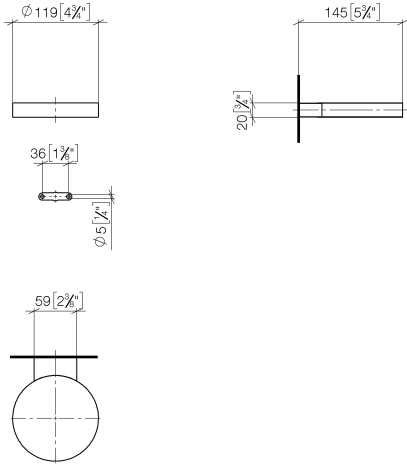

83 410 979

- width 120mm
- height 20 mm
- 145mm projection

Fits: MADISON, MEM, TARA, CL.1, LISSÉ,
VAIA, META, CYO

| | | |
|---|-------------------------------|---------------|
|  | Light Gold | 83 410 979-26 |
|  | Chrome | 83 410 979-00 |
|  | Brushed Platinum | 83 410 979-06 |
|  | Platinum | 83 410 979-08 |
|  | Durabress (23kt Gold) | 83 410 979-09 |
|  | Dark Chrome | 83 410 979-19 |
|  | Brushed Light Gold | 83 410 979-27 |
|  | Brushed Durabress (23kt Gold) | 83 410 979-28 |
|  | Matte Black | 83 410 979-33 |
|  | Brushed Bronze | 83 410 979-42 |
|  | Brushed Champagne (22kt Gold) | 83 410 979-46 |
|  | Champagne (22kt Gold) | 83 410 979-47 |
|  | Brushed Chrome | 83 410 979-93 |
|  | Brushed Dark Platinum | 83 410 979-99 |

83 410 979

mm [inches]

83 410 979

Parts for other finishes can be found here: [Chrome](#)

Spare parts list

| No. | Item Number | Name | Quantity used | Delivery time |
|-----|--------------------|------------|---------------|---------------|
| 1 | 08 17 97 570-26 | dish | 1 | 60 |
| 2 | 09 31 11 002 90 | pin | 1 | 2 |
| 3 | 08 17 30 502-26 | holder | 1 | 60 |
| 4 | 09 30 30 080 90 | screw | 2 | 2 |
| 5 | 05 30 31 025 00 90 | fixing set | 1 | 2 |
| 6 | 09 17 20 030 90 | holder | 1 | 2 |