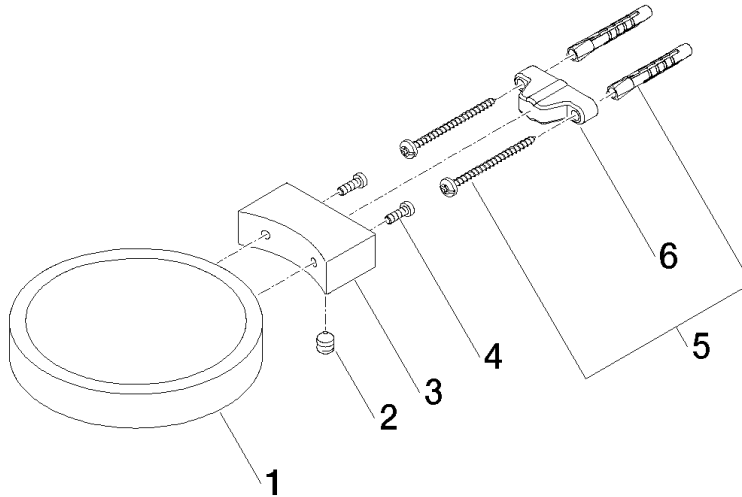

83 410 979

- width 120mm
- height 20 mm
- 145mm projection

Fits: MADISON, MEM, TARA, CL.1, LISSÉ,
VAIA, META, CYO

| | | |
|---|-------------------------------|---------------|
|  | Light Gold | 83 410 979-26 |
|  | Chrome | 83 410 979-00 |
|  | Brushed Platinum | 83 410 979-06 |
|  | Platinum | 83 410 979-08 |
|  | Durabress (23kt Gold) | 83 410 979-09 |
|  | Dark Chrome | 83 410 979-19 |
|  | Brushed Light Gold | 83 410 979-27 |
|  | Brushed Durabress (23kt Gold) | 83 410 979-28 |
|  | Matte Black | 83 410 979-33 |
|  | Brushed Bronze | 83 410 979-42 |
|  | Brushed Champagne (22kt Gold) | 83 410 979-46 |
|  | Champagne (22kt Gold) | 83 410 979-47 |
|  | Brushed Chrome | 83 410 979-93 |
|  | Brushed Dark Platinum | 83 410 979-99 |

83 410 979

mm [inches]

83 410 979

Parts for other finishes can be found here: [Chrome](#)

Spare parts list

| No. | Item Number | Name | Quantity used | Delivery time |
|-----|--------------------|------------|---------------|---------------|
| 1 | 08 17 97 570-26 | dish | 1 | 60 |
| 2 | 09 31 11 002 90 | pin | 1 | 2 |
| 3 | 08 17 30 502-26 | holder | 1 | 60 |
| 4 | 09 30 30 080 90 | screw | 2 | 2 |
| 5 | 05 30 31 025 00 90 | fixing set | 1 | 2 |
| 6 | 09 17 20 030 90 | holder | 1 | 2 |