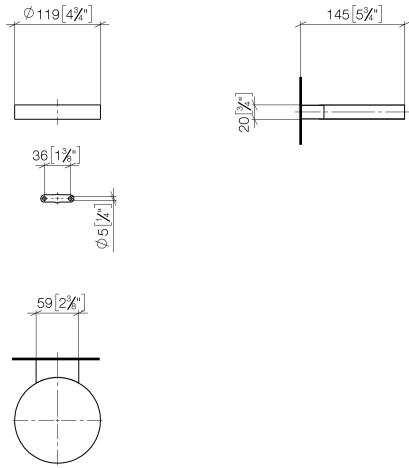

Soap dish wall model - Brushed Durabronze (23kt Gold)

MADISON

83 410 979

- width 120mm
- height 20 mm
- 145mm projection

Fits: MADISON, MEM, TARA, CL.1, LISSÉ,
VAIA, META, CYO

	Brushed Durabronze (23kt Gold)	83 410 979-28
	Chrome	83 410 979-00
	Brushed Platinum	83 410 979-06
	Platinum	83 410 979-08
	Durabronze (23kt Gold)	83 410 979-09
	Dark Chrome	83 410 979-19
	Light Gold	83 410 979-26
	Brushed Light Gold	83 410 979-27
	Matte Black	83 410 979-33
	Brushed Bronze	83 410 979-42
	Brushed Champagne (22kt Gold)	83 410 979-46
	Champagne (22kt Gold)	83 410 979-47
	Brushed Chrome	83 410 979-93
	Brushed Dark Platinum	83 410 979-99

83 410 979

mm [inches]

83 410 979

Parts for other finishes can be found here: [Chrome](#)

Spare parts list

No.	Item Number	Name	Quantity used	Delivery time
1	08 17 97 570-28	dish	1	20
2	09 31 11 002 90	pin	1	2
3	08 17 30 502-28	holder	1	20
4	09 30 30 080 90	screw	2	2
5	05 30 31 025 00 90	fixing set	1	2
6	09 17 20 030 90	holder	1	2