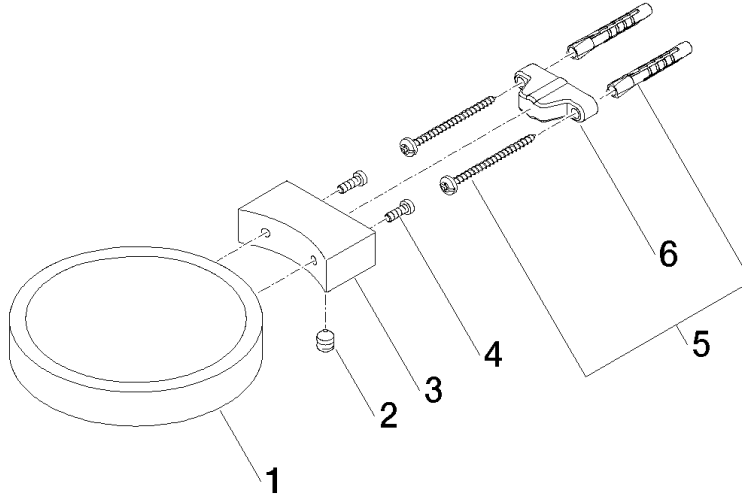

Soap dish wall model - Brushed Durabronze (23kt Gold)

MADISON

83 410 979

- width 120mm
- height 20 mm
- 145mm projection

Fits: MADISON, MEM, TARA, CL.1, LISSÉ,
VAIA, META, CYO

	Brushed Durabronze (23kt Gold)	83 410 979-28
	Chrome	83 410 979-00
	Brushed Platinum	83 410 979-06
	Platinum	83 410 979-08
	Durabronze (23kt Gold)	83 410 979-09
	Dark Chrome	83 410 979-19
	Light Gold	83 410 979-26
	Brushed Light Gold	83 410 979-27
	Matte Black	83 410 979-33
	Brushed Bronze	83 410 979-42
	Brushed Champagne (22kt Gold)	83 410 979-46
	Champagne (22kt Gold)	83 410 979-47
	Brushed Chrome	83 410 979-93
	Brushed Dark Platinum	83 410 979-99

83 410 979

mm [inches]

83 410 979

Parts for other finishes can be found here: [Chrome](#)

Spare parts list

No.	Item Number	Name	Quantity used	Delivery time
1	08 17 97 570-28	dish	1	20
2	09 31 11 002 90	pin	1	2
3	08 17 30 502-28	holder	1	20
4	09 30 30 080 90	screw	2	2
5	05 30 31 025 00 90	fixing set	1	2
6	09 17 20 030 90	holder	1	2