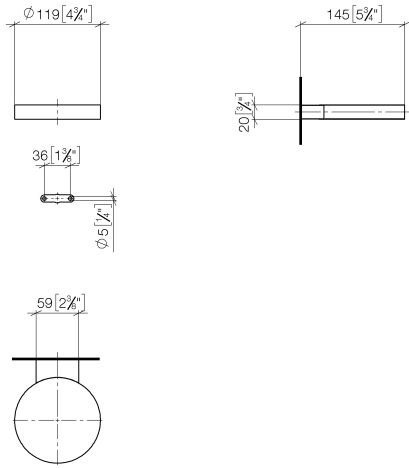

Soap dish wall model - Brushed Bronze

MADISON

83 410 979

- width 120mm
- height 20 mm
- 145mm projection

Fits: MADISON, MEM, TARA, CL.1, LISSÉ,
VAIA, META, CYO

	Brushed Bronze	83 410 979-42
	Chrome	83 410 979-00
	Brushed Platinum	83 410 979-06
	Platinum	83 410 979-08
	Durabress (23kt Gold)	83 410 979-09
	Dark Chrome	83 410 979-19
	Light Gold	83 410 979-26
	Brushed Light Gold	83 410 979-27
	Brushed Durabress (23kt Gold)	83 410 979-28
	Matte Black	83 410 979-33
	Brushed Champagne (22kt Gold)	83 410 979-46
	Champagne (22kt Gold)	83 410 979-47
	Brushed Chrome	83 410 979-93
	Brushed Dark Platinum	83 410 979-99

83 410 979

mm [inches]

83 410 979

Parts for other finishes can be found here: [Chrome](#)

Spare parts list

No.	Item Number	Name	Quantity used	Delivery time
1	08 17 97 570-42	dish	1	60
2	09 31 11 002 90	pin	1	2
3	08 17 30 502-42	holder	1	60
4	09 30 30 080 90	screw	2	2
5	05 30 31 025 00 90	fixing set	1	2
6	09 17 20 030 90	holder	1	2