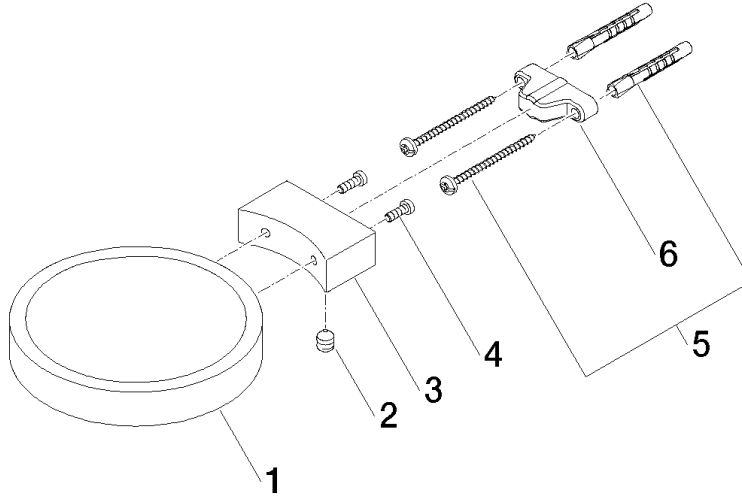

Soap dish wall model - Brushed Champagne (22kt Gold)

MADISON

83 410 979

- width 120mm
- height 20 mm
- 145mm projection

Fits: MADISON, MEM, TARA, CL.1, LISSÉ,  
VAIA, META, CYO

	Brushed Champagne (22kt Gold)	83 410 979-46
	Chrome	83 410 979-00
	Brushed Platinum	83 410 979-06
	Platinum	83 410 979-08
	Durabross (23kt Gold)	83 410 979-09
	Dark Chrome	83 410 979-19
	Light Gold	83 410 979-26
	Brushed Light Gold	83 410 979-27
	Brushed Durabross (23kt Gold)	83 410 979-28
	Matte Black	83 410 979-33
	Brushed Bronze	83 410 979-42
	Champagne (22kt Gold)	83 410 979-47
	Brushed Chrome	83 410 979-93
	Brushed Dark Platinum	83 410 979-99

83 410 979

mm [inches]

83 410 979

Parts for other finishes can be found here: [Chrome](#)

### Spare parts list

No.	Item Number	Name	Quantity used	Delivery time
1	08 17 97 570-46	dish	1	30
2	09 31 11 002 90	pin	1	2
3	08 17 30 502-46	holder	1	30
4	09 30 30 080 90	screw	2	2
5	05 30 31 025 00 90	fixing set	1	2
6	09 17 20 030 90	holder	1	2