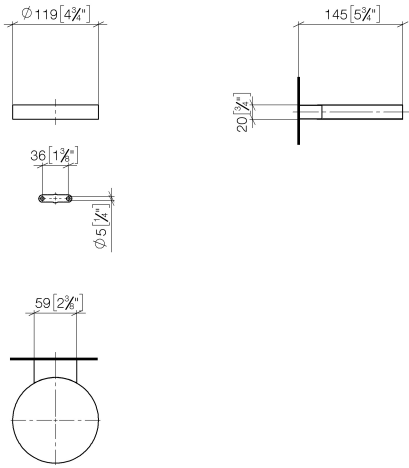

Soap dish wall model - Brushed Champagne (22kt Gold)

MADISON

83 410 979

- width 120mm
- height 20 mm
- 145mm projection

Fits: MADISON, MEM, TARA, CL.1, LISSÉ,  
VAIA, META, CYO

	Brushed Champagne (22kt Gold)	83 410 979-46
	Chrome	83 410 979-00
	Brushed Platinum	83 410 979-06
	Platinum	83 410 979-08
	Durabross (23kt Gold)	83 410 979-09
	Dark Chrome	83 410 979-19
	Light Gold	83 410 979-26
	Brushed Light Gold	83 410 979-27
	Brushed Durabross (23kt Gold)	83 410 979-28
	Matte Black	83 410 979-33
	Brushed Bronze	83 410 979-42
	Champagne (22kt Gold)	83 410 979-47
	Brushed Chrome	83 410 979-93
	Brushed Dark Platinum	83 410 979-99

83 410 979

mm [inches]

83 410 979

Parts for other finishes can be found here: [Chrome](#)

### Spare parts list

No.	Item Number	Name	Quantity used	Delivery time
1	08 17 97 570-46	dish	1	30
2	09 31 11 002 90	pin	1	2
3	08 17 30 502-46	holder	1	30
4	09 30 30 080 90	screw	2	2
5	05 30 31 025 00 90	fixing set	1	2
6	09 17 20 030 90	holder	1	2