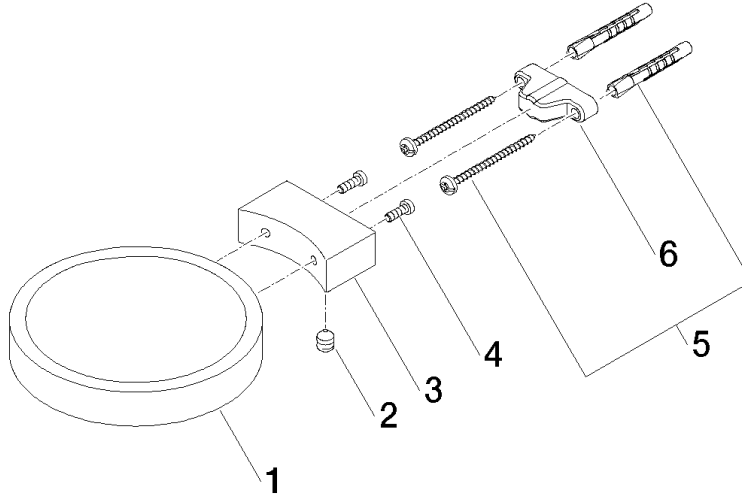

Soap dish wall model - Champagne (22kt Gold)

MADISON

83 410 979

- width 120mm
- height 20 mm
- 145mm projection

Fits: MADISON, MEM, TARA, CL.1, LISSÉ,  
VAIA, META, CYO

	Champagne (22kt Gold)	83 410 979-47
	Chrome	83 410 979-00
	Brushed Platinum	83 410 979-06
	Platinum	83 410 979-08
	Durabrass (23kt Gold)	83 410 979-09
	Dark Chrome	83 410 979-19
	Light Gold	83 410 979-26
	Brushed Light Gold	83 410 979-27
	Brushed Durabrass (23kt Gold)	83 410 979-28
	Matte Black	83 410 979-33
	Brushed Bronze	83 410 979-42
	Brushed Champagne (22kt Gold)	83 410 979-46
	Brushed Chrome	83 410 979-93
	Brushed Dark Platinum	83 410 979-99

83 410 979

mm [inches]

83 410 979

Parts for other finishes can be found here: [Chrome](#)

### Spare parts list

No.	Item Number	Name	Quantity used	Delivery time
1	08 17 97 570-47	dish	1	30
2	09 31 11 002 90	pin	1	2
3	08 17 30 502-47	holder	1	30
4	09 30 30 080 90	screw	2	2
5	05 30 31 025 00 90	fixing set	1	2
6	09 17 20 030 90	holder	1	2