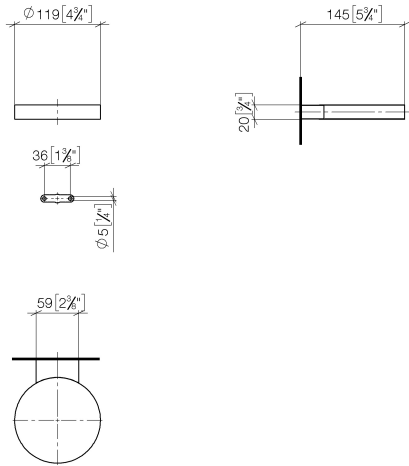

Soap dish wall model - Champagne (22kt Gold)

MADISON

83 410 979

- width 120mm
- height 20 mm
- 145mm projection

Fits: MADISON, MEM, TARA, CL.1, LISSÉ,  
VAIA, META, CYO

	Champagne (22kt Gold)	83 410 979-47
	Chrome	83 410 979-00
	Brushed Platinum	83 410 979-06
	Platinum	83 410 979-08
	Durabrass (23kt Gold)	83 410 979-09
	Dark Chrome	83 410 979-19
	Light Gold	83 410 979-26
	Brushed Light Gold	83 410 979-27
	Brushed Durabrass (23kt Gold)	83 410 979-28
	Matte Black	83 410 979-33
	Brushed Bronze	83 410 979-42
	Brushed Champagne (22kt Gold)	83 410 979-46
	Brushed Chrome	83 410 979-93
	Brushed Dark Platinum	83 410 979-99

83 410 979

mm [inches]

83 410 979

Parts for other finishes can be found here: [Chrome](#)

### Spare parts list

No.	Item Number	Name	Quantity used	Delivery time
1	08 17 97 570-47	dish	1	30
2	09 31 11 002 90	pin	1	2
3	08 17 30 502-47	holder	1	30
4	09 30 30 080 90	screw	2	2
5	05 30 31 025 00 90	fixing set	1	2
6	09 17 20 030 90	holder	1	2