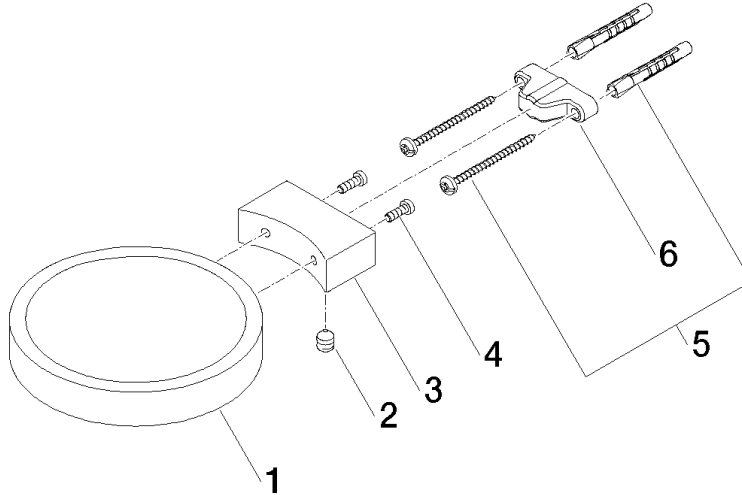

Soap dish wall model - Brushed Dark Platinum

MADISON

83 410 979

- width 120mm
- height 20 mm
- 145mm projection

Fits: MADISON, MEM, TARA, CL.1, LISSÉ,
VAIA, META, CYO

	Brushed Dark Platinum	83 410 979-99
	Chrome	83 410 979-00
	Brushed Platinum	83 410 979-06
	Platinum	83 410 979-08
	Durabross (23kt Gold)	83 410 979-09
	Dark Chrome	83 410 979-19
	Light Gold	83 410 979-26
	Brushed Light Gold	83 410 979-27
	Brushed Durabross (23kt Gold)	83 410 979-28
	Matte Black	83 410 979-33
	Brushed Bronze	83 410 979-42
	Brushed Champagne (22kt Gold)	83 410 979-46
	Champagne (22kt Gold)	83 410 979-47
	Brushed Chrome	83 410 979-93

83 410 979

mm [inches]

83 410 979

Parts for other finishes can be found here: [Chrome](#)

Spare parts list

No.	Item Number	Name	Quantity used	Delivery time
1	08 17 97 570-99	dish	1	30
2	09 31 11 002 90	pin	1	2
3	08 17 30 502-99	holder	1	30
4	09 30 30 080 90	screw	2	2
5	05 30 31 025 00 90	fixing set	1	2
6	09 17 20 030 90	holder	1	2