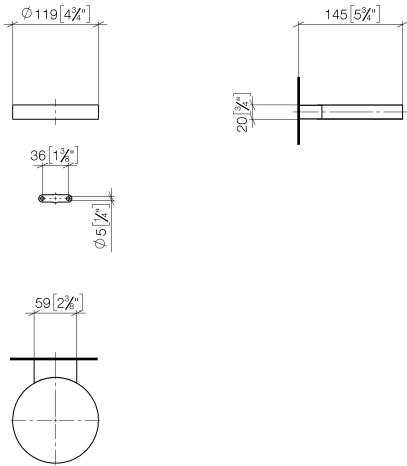

Soap dish wall model - Brushed Dark Platinum

MADISON

83 410 979

- width 120mm
- height 20 mm
- 145mm projection

Fits: MADISON, MEM, TARA, CL.1, LISSÉ,
VAIA, META, CYO

	Brushed Dark Platinum	83 410 979-99
	Chrome	83 410 979-00
	Brushed Platinum	83 410 979-06
	Platinum	83 410 979-08
	Durabross (23kt Gold)	83 410 979-09
	Dark Chrome	83 410 979-19
	Light Gold	83 410 979-26
	Brushed Light Gold	83 410 979-27
	Brushed Durabross (23kt Gold)	83 410 979-28
	Matte Black	83 410 979-33
	Brushed Bronze	83 410 979-42
	Brushed Champagne (22kt Gold)	83 410 979-46
	Champagne (22kt Gold)	83 410 979-47
	Brushed Chrome	83 410 979-93

83 410 979

mm [inches]

83 410 979

Parts for other finishes can be found here: [Chrome](#)

Spare parts list

No.	Item Number	Name	Quantity used	Delivery time
1	08 17 97 570-99	dish	1	30
2	09 31 11 002 90	pin	1	2
3	08 17 30 502-99	holder	1	30
4	09 30 30 080 90	screw	2	2
5	05 30 31 025 00 90	fixing set	1	2
6	09 17 20 030 90	holder	1	2