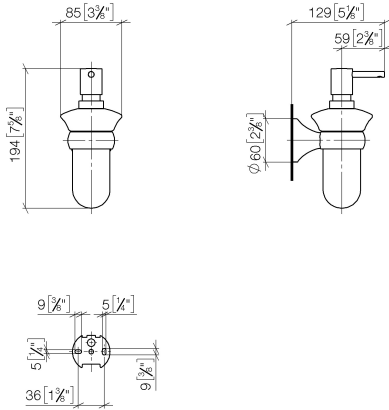

83 435 361

- bottle made of opal glass
- width 85mm
- height 200 mm
- 250 ml bottle
- 121mm projection

	Brushed Platinum	83 435 361-06
	Chrome	83 435 361-00
	Platinum	83 435 361-08
	Durabress (23kt Gold)	83 435 361-09
	Brushed Durabress (23kt Gold)	83 435 361-28
	Brushed Dark Platinum	83 435 361-99

83 435 361

mm [inches]

83 435 361

Parts for other finishes can be found here: [Chrome](#)

### Spare parts list

No.	Item Number	Name	Quantity used	Delivery time
1	90 10 10 535 01-06	dispenser	1	10
2	90 90 04 001 00 83	glass	1	2
3	08 28 10 500 91	ring	1	2
4	04 31 11 140 00 90	pin	1	2
5	05 17 97 507 00 90	fixing set	1	2