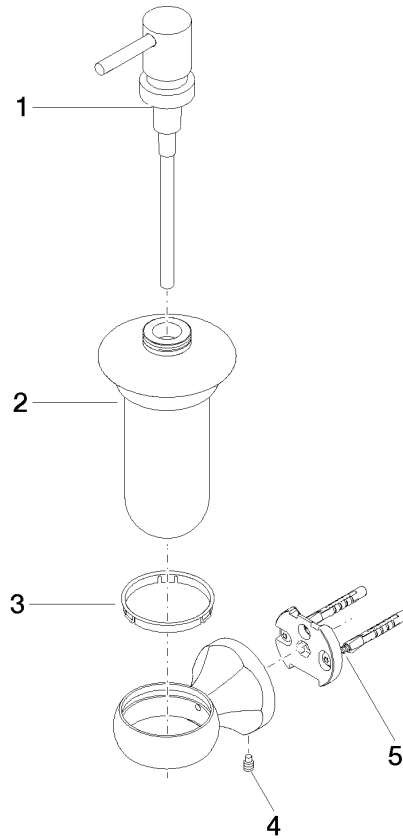

83 435 361

- bottle made of opal glass
- width 85mm
- height 200 mm
- 250 ml bottle
- 121mm projection

	Brushed Platinum	83 435 361-06
	Chrome	83 435 361-00
	Platinum	83 435 361-08
	Durabress (23kt Gold)	83 435 361-09
	Brushed Durabress (23kt Gold)	83 435 361-28
	Brushed Dark Platinum	83 435 361-99

83 435 361

mm [inches]

83 435 361

Parts for other finishes can be found here: [Chrome](#)

### Spare parts list

No.	Item Number	Name	Quantity used	Delivery time
1	90 10 10 535 01-06	dispenser	1	10
2	90 90 04 001 00 83	glass	1	2
3	08 28 10 500 91	ring	1	2
4	04 31 11 140 00 90	pin	1	2
5	05 17 97 507 00 90	fixing set	1	2