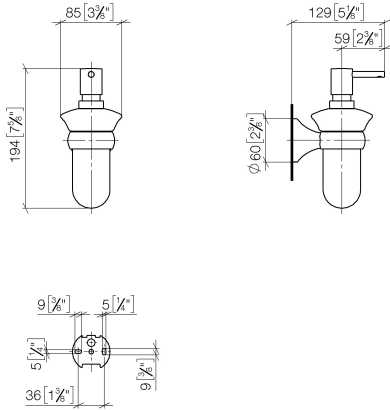

83 435 361

- bottle made of opal glass
- width 85mm
- height 200 mm
- 250 ml bottle
- 121mm projection

	Brushed Durabron (23kt Gold)	83 435 361-28
	Chrome	83 435 361-00
	Brushed Platinum	83 435 361-06
	Platinum	83 435 361-08
	Durabron (23kt Gold)	83 435 361-09
	Brushed Dark Platinum	83 435 361-99

83 435 361

mm [inches]

83 435 361

Parts for other finishes can be found here: [Chrome](#)

Spare parts list

No.	Item Number	Name	Quantity used	Delivery time
1	90 10 10 535 01-28	dispenser	1	20
2	90 90 04 001 00 83	glass	1	2
3	08 28 10 500 91	ring	1	2
4	04 31 11 140 00 90	pin	1	2
5	05 17 97 507 00 90	fixing set	1	2