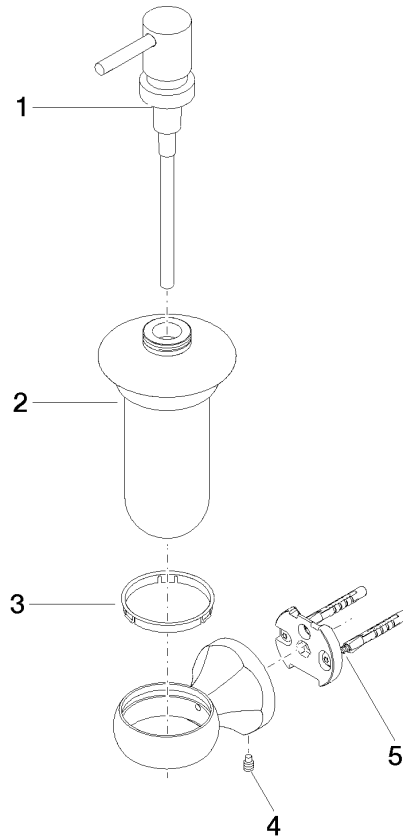

83 435 361

- bottle made of opal glass
- width 85mm
- height 200 mm
- 250 ml bottle
- 121mm projection

	Brushed Durabron (23kt Gold)	83 435 361-28
	Chrome	83 435 361-00
	Brushed Platinum	83 435 361-06
	Platinum	83 435 361-08
	Durabron (23kt Gold)	83 435 361-09
	Brushed Dark Platinum	83 435 361-99

83 435 361

mm [inches]

83 435 361

Parts for other finishes can be found here: [Chrome](#)

Spare parts list

No.	Item Number	Name	Quantity used	Delivery time
1	90 10 10 535 01-28	dispenser	1	20
2	90 90 04 001 00 83	glass	1	2
3	08 28 10 500 91	ring	1	2
4	04 31 11 140 00 90	pin	1	2
5	05 17 97 507 00 90	fixing set	1	2