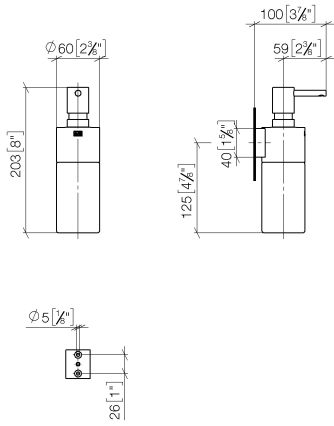

EDITION PRO Dispenser wall model - Brushed Chrome

83 435 626

- bottle made of crystal glass, matt
- width 60mm
- height 203 mm
- 250 ml bottle
- 100mm projection

	Brushed Chrome	83 435 626-93
	Chrome	83 435 626-00
	Matte Black	83 435 626-33

EDITION PRO Dispenser wall model - Brushed Chrome

83 435 626

mm [inches]

EDITION PRO Dispenser wall model - Brushed Chrome

83 435 626

Parts for other finishes can be found here: [Chrome](#)

Spare parts list

No.	Item Number	Name	Quantity used	Delivery time
1	90 10 10 535 00-93	dispenser	1	20
2	90 10 10 525 00-93	base	1	20
3	90 90 04 001 00 82	glass	1	2
4	09 30 30 093 90	screw	1	2
5	05 30 31 025 00 90	fixing set	1	2
6	08 10 10 530-93	holder	1	20