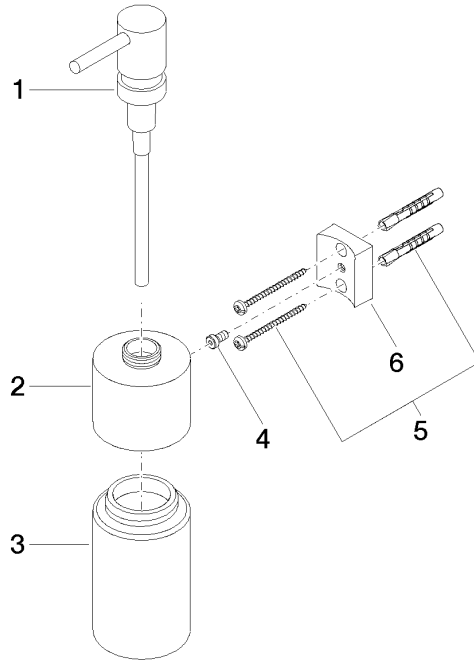

EDITION PRO Dispenser wall model - Brushed Chrome

83 435 626

- bottle made of crystal glass, matt
- width 60mm
- height 203 mm
- 250 ml bottle
- 100mm projection

	Brushed Chrome	83 435 626-93
	Chrome	83 435 626-00
	Matte Black	83 435 626-33

EDITION PRO Dispenser wall model - Brushed Chrome

83 435 626

mm [inches]

EDITION PRO Dispenser wall model - Brushed Chrome

83 435 626

Parts for other finishes can be found here: [Chrome](#)

Spare parts list

No.	Item Number	Name	Quantity used	Delivery time
1	90 10 10 535 00-93	dispenser	1	20
2	90 10 10 525 00-93	base	1	20
3	90 90 04 001 00 82	glass	1	2
4	09 30 30 093 90	screw	1	2
5	05 30 31 025 00 90	fixing set	1	2
6	08 10 10 530-93	holder	1	20