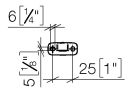

Dispenser wall model - Soft Black

83 435 832

- width 78mm
- height 108 mm
- 250 ml bottle
- 94mm projection

	Soft Black	83 435 832-69
	Chrome	83 435 832-00

Dispenser wall model - Soft Black

83 435 832

mm [inches]