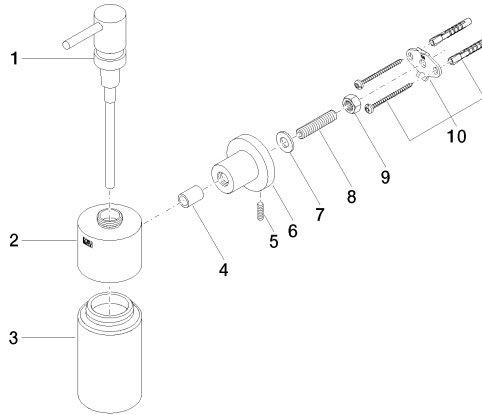

83 435 892

- bottle made of crystal glass, matt
- width 60mm
- height 200 mm
- rosette Ø 55 mm
- 250 ml bottle
- 144mm projection

	Platinum	83 435 892-08
	Chrome	83 435 892-00
	Brushed Platinum	83 435 892-06
	Dark Chrome	83 435 892-19
	Brushed Durabronze (23kt Gold)	83 435 892-28
	Matte Black	83 435 892-33
	Brushed Champagne (22kt Gold)	83 435 892-46
	Champagne (22kt Gold)	83 435 892-47
	Brushed Chrome	83 435 892-93
	Brushed Dark Platinum	83 435 892-99

83 435 892

mm [inches]

83 435 892

Parts for other finishes can be found here: [Chrome](#)

## Spare parts list

No.	Item Number	Name	Quantity used	Delivery time
1	90 10 10 535 00-08	dispenser	1	40
2	90 10 10 529 00-08	base	1	-
Spare part can no longer be ordered, please order the replacement item				
3	90 90 04 001 00 82	glass	1	2
4	08 17 20 624-08	holder	1	40
5	04 31 11 113 00 90	pin	1	2
6	08 17 89 505-08	holder	1	40
7	09 30 11 046 90	disc	1	2
8	08 18 50 586 90	screw	1	2
9	09 23 10 026 90	nut	1	2
10	05 17 20 739 00 90	fixing set	1	2