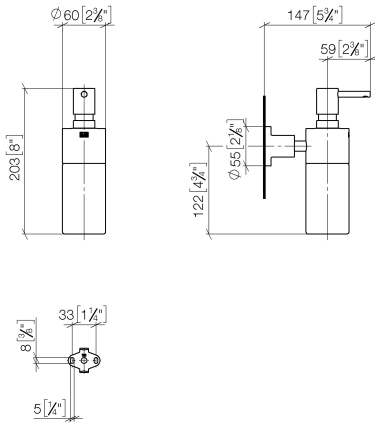

83 435 892

- bottle made of crystal glass, matt
- width 60mm
- height 200 mm
- rosette Ø 55 mm
- 250 ml bottle
- 144mm projection

	Matte Black	83 435 892-33
	Chrome	83 435 892-00
	Brushed Platinum	83 435 892-06
	Platinum	83 435 892-08
	Dark Chrome	83 435 892-19
	Brushed Durabronze (23kt Gold)	83 435 892-28
	Brushed Champagne (22kt Gold)	83 435 892-46
	Champagne (22kt Gold)	83 435 892-47
	Brushed Chrome	83 435 892-93
	Brushed Dark Platinum	83 435 892-99

83 435 892

mm [inches]

83 435 892

Parts for other finishes can be found here: [Chrome](#)

### Spare parts list

No.	Item Number	Name	Quantity used	Delivery time
1	90 10 10 535 00-33	dispenser	1	30
2	90 10 10 529 00-33	base	1	-
Spare part can no longer be ordered, please order the replacement item				
3	90 90 04 001 00 82	glass	1	2
4	08 17 20 624-33	holder	1	30
5	04 31 11 113 00 90	pin	1	2
6	08 17 89 505-33	holder	1	30
7	09 30 11 046 90	disc	1	2
8	08 18 50 586 90	screw	1	2
9	09 23 10 026 90	nut	1	2
10	05 17 20 739 00 90	fixing set	1	2