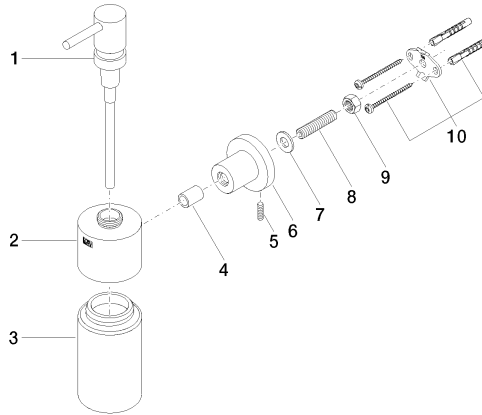

83 435 892

- bottle made of crystal glass, matt
- width 60mm
- height 200 mm
- rosette Ø 55 mm
- 250 ml bottle
- 144mm projection

	Matte Black	83 435 892-33
	Chrome	83 435 892-00
	Brushed Platinum	83 435 892-06
	Platinum	83 435 892-08
	Dark Chrome	83 435 892-19
	Brushed Durabronze (23kt Gold)	83 435 892-28
	Brushed Champagne (22kt Gold)	83 435 892-46
	Champagne (22kt Gold)	83 435 892-47
	Brushed Chrome	83 435 892-93
	Brushed Dark Platinum	83 435 892-99

83 435 892

mm [inches]

83 435 892

Parts for other finishes can be found here: [Chrome](#)

### Spare parts list

No.	Item Number	Name	Quantity used	Delivery time
1	90 10 10 535 00-33	dispenser	1	30
2	90 10 10 529 00-33	base	1	-
Spare part can no longer be ordered, please order the replacement item				
3	90 90 04 001 00 82	glass	1	2
4	08 17 20 624-33	holder	1	30
5	04 31 11 113 00 90	pin	1	2
6	08 17 89 505-33	holder	1	30
7	09 30 11 046 90	disc	1	2
8	08 18 50 586 90	screw	1	2
9	09 23 10 026 90	nut	1	2
10	05 17 20 739 00 90	fixing set	1	2