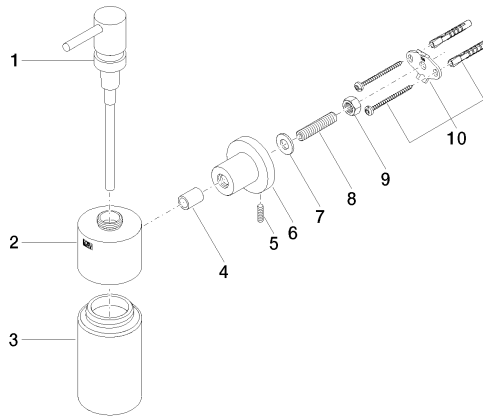

83 435 892

- bottle made of crystal glass, matt
- width 60mm
- height 200 mm
- rosette Ø 55 mm
- 250 ml bottle
- 144mm projection

	Brushed Champagne (22kt Gold)	83 435 892-46
	Chrome	83 435 892-00
	Brushed Platinum	83 435 892-06
	Platinum	83 435 892-08
	Dark Chrome	83 435 892-19
	Brushed Durabronze (23kt Gold)	83 435 892-28
	Matte Black	83 435 892-33
	Champagne (22kt Gold)	83 435 892-47
	Brushed Chrome	83 435 892-93
	Brushed Dark Platinum	83 435 892-99

83 435 892

mm [inches]

83 435 892

Parts for other finishes can be found here: [Chrome](#)

Spare parts list

No.	Item Number	Name	Quantity used	Delivery time
1	90 10 10 535 00-46	dispenser	1	30
2	90 10 10 529 00-46	base	1	30
3	90 90 04 001 00 82	glass	1	2
4	08 17 20 624-46	holder	1	30
5	04 31 11 113 00 90	pin	1	2
6	08 17 89 505-46	holder	1	30
7	09 30 11 046 90	disc	1	2
8	08 18 50 586 90	screw	1	2
9	09 23 10 026 90	nut	1	2
10	05 17 20 739 00 90	fixing set	1	2