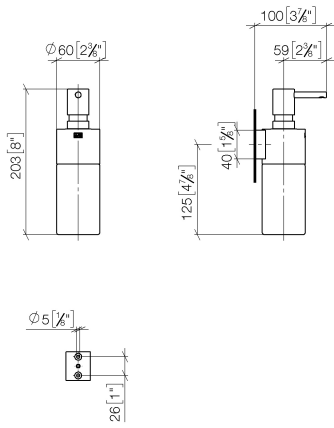

83 435 970

- bottle made of crystal glass, matt
- width 60mm
- height 200 mm
- 250 ml bottle
- 96mm projection

Fits: MADISON, MEM, TARA, CL.1, LISSÉ,
VAIA, META, CYO

	Dark Chrome	83 435 970-19
	Chrome	83 435 970-00
	Brushed Platinum	83 435 970-06
	Platinum	83 435 970-08
	Light Gold	83 435 970-26
	Brushed Light Gold	83 435 970-27
	Brushed Durabronze (23kt Gold)	83 435 970-28
	Matte Black	83 435 970-33
	Brushed Bronze	83 435 970-42
	Brushed Champagne (22kt Gold)	83 435 970-46
	Champagne (22kt Gold)	83 435 970-47
	Brushed Chrome	83 435 970-93
	Brushed Dark Platinum	83 435 970-99

83 435 970

mm [inches]

83 435 970

Parts for other
finishes can be found
here: [Chrome](#)