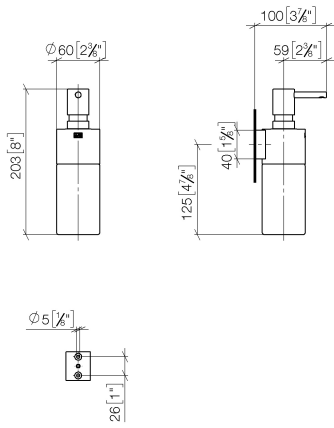

Dispenser wall model - Brushed Durabronz (23kt Gold)

MADISON

83 435 970

- bottle made of crystal glass, matt
- width 60mm
- height 200 mm
- 250 ml bottle
- 96mm projection

Fits: MADISON, MEM, TARA, CL.1, LISSÉ,
VAIA, META, CYO

83 435 970

mm [inches]

83 435 970

Parts for other finishes can be found here: [Chrome](#)

Spare parts list

No.	Item Number	Name	Quantity used	Delivery time
1	90 10 10 535 00-28	dispenser	1	20
2	90 10 10 525 00-28	base	1	20
3	90 90 04 001 00 82	glass	1	2
4	09 30 30 093 90	screw	1	2
5	05 30 31 025 00 90	fixing set	1	2
6	08 10 10 530-28	holder	1	20