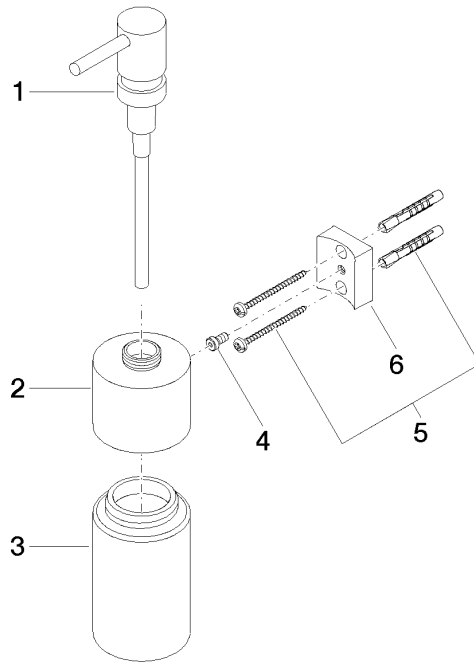

Dispenser wall model - Brushed Durabronz (23kt Gold)

MADISON

83 435 970

- bottle made of crystal glass, matt
- width 60mm
- height 200 mm
- 250 ml bottle
- 96mm projection

Fits: MADISON, MEM, TARA, CL.1, LISSÉ,
VAIA, META, CYO

83 435 970

mm [inches]

83 435 970

Parts for other finishes can be found here: [Chrome](#)

Spare parts list

No.	Item Number	Name	Quantity used	Delivery time
1	90 10 10 535 00-28	dispenser	1	20
2	90 10 10 525 00-28	base	1	20
3	90 90 04 001 00 82	glass	1	2
4	09 30 30 093 90	screw	1	2
5	05 30 31 025 00 90	fixing set	1	2
6	08 10 10 530-28	holder	1	20