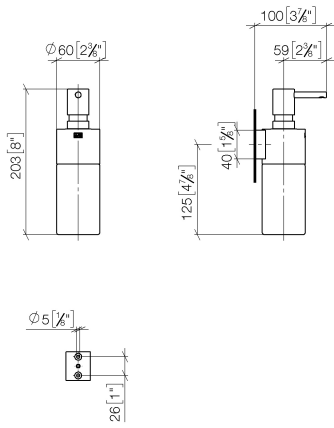

83 435 970

- bottle made of crystal glass, matt
- width 60mm
- height 200 mm
- 250 ml bottle
- 96mm projection

Fits: MADISON, MEM, TARA, CL.1, LISSÉ,  
VAIA, META, CYO

	Brushed Bronze	83 435 970-42
	Chrome	83 435 970-00
	Brushed Platinum	83 435 970-06
	Platinum	83 435 970-08
	Dark Chrome	83 435 970-19
	Light Gold	83 435 970-26
	Brushed Light Gold	83 435 970-27
	Brushed Durabrass (23kt Gold)	83 435 970-28
	Matte Black	83 435 970-33
	Brushed Champagne (22kt Gold)	83 435 970-46
	Champagne (22kt Gold)	83 435 970-47
	Brushed Chrome	83 435 970-93
	Brushed Dark Platinum	83 435 970-99

83 435 970

mm [inches]

83 435 970

Parts for other finishes can be found here: [Chrome](#)

### Spare parts list

No.	Item Number	Name	Quantity used	Delivery time
1	90 10 10 535 00-42	dispenser	1	30
2	90 10 10 525 00-42	base	1	30
3	90 90 04 001 00 82	glass	1	2
4	09 30 30 093 90	screw	1	2
5	05 30 31 025 00 90	fixing set	1	2
6	08 10 10 530-42	holder	1	60