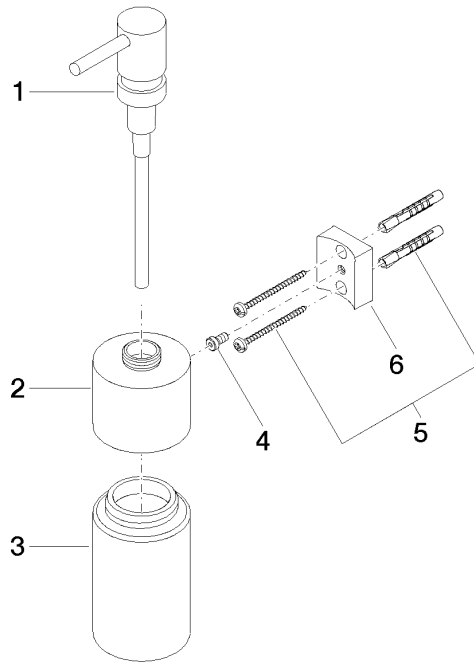

83 435 970

- bottle made of crystal glass, matt
- width 60mm
- height 200 mm
- 250 ml bottle
- 96mm projection

Fits: MADISON, MEM, TARA, CL.1, LISSÉ,  
VAIA, META, CYO

	Brushed Bronze	83 435 970-42
	Chrome	83 435 970-00
	Brushed Platinum	83 435 970-06
	Platinum	83 435 970-08
	Dark Chrome	83 435 970-19
	Light Gold	83 435 970-26
	Brushed Light Gold	83 435 970-27
	Brushed Durabrass (23kt Gold)	83 435 970-28
	Matte Black	83 435 970-33
	Brushed Champagne (22kt Gold)	83 435 970-46
	Champagne (22kt Gold)	83 435 970-47
	Brushed Chrome	83 435 970-93
	Brushed Dark Platinum	83 435 970-99

83 435 970

mm [inches]

83 435 970

Parts for other finishes can be found here: [Chrome](#)

### Spare parts list

No.	Item Number	Name	Quantity used	Delivery time
1	90 10 10 535 00-42	dispenser	1	30
2	90 10 10 525 00-42	base	1	30
3	90 90 04 001 00 82	glass	1	2
4	09 30 30 093 90	screw	1	2
5	05 30 31 025 00 90	fixing set	1	2
6	08 10 10 530-42	holder	1	60