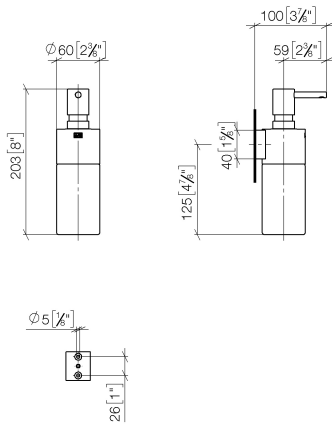

Dispenser wall model - Champagne (22kt Gold)

MADISON

83 435 970

- bottle made of crystal glass, matt
- width 60mm
- height 200 mm
- 250 ml bottle
- 96mm projection

Fits: MADISON, MEM, TARA, CL.1, LISSÉ,
VAIA, META, CYO

83 435 970

mm [inches]

83 435 970

Parts for other finishes can be found here: [Chrome](#)

Spare parts list

No.	Item Number	Name	Quantity used	Delivery time
1	90 10 10 535 00-47	dispenser	1	30
2	90 10 10 525 00-47	base	1	30
3	90 90 04 001 00 82	glass	1	2
4	09 30 30 093 90	screw	1	2
5	05 30 31 025 00 90	fixing set	1	2
6	08 10 10 530-47	holder	1	30