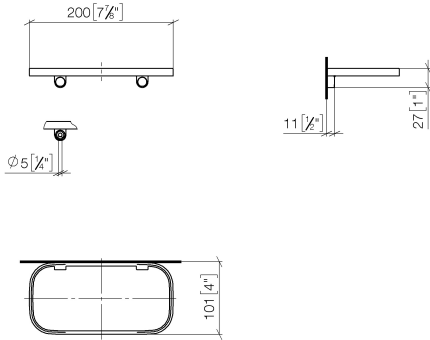

Shelf wall model - Platinum

IMO

83 481 970

- width 200mm
- height 26 mm
- 100mm projection
- without grid element

Fits: IMO, TARA, LISSÉ, META

	Platinum	83 481 970-08
	Chrome	83 481 970-00
	Brushed Platinum	83 481 970-06
	Dark Chrome	83 481 970-19
	Light Gold	83 481 970-26
	Brushed Light Gold	83 481 970-27
	Brushed Durabross (23kt Gold)	83 481 970-28
	Matte Black	83 481 970-33
	Brushed Bronze	83 481 970-42
	Brushed Champagne (22kt Gold)	83 481 970-46
	Champagne (22kt Gold)	83 481 970-47
	Brushed Chrome	83 481 970-93
	Brushed Dark Platinum	83 481 970-99

Required miscellaneous

Grid element - Taupe 82 481 970-53
•plastic grid elements

83 481 970

mm [inches]

83 481 970

Product version from 10/1/2023

Parts for other
finishes can be found
here: [Chrome](#)

Shelf wall model - Platinum