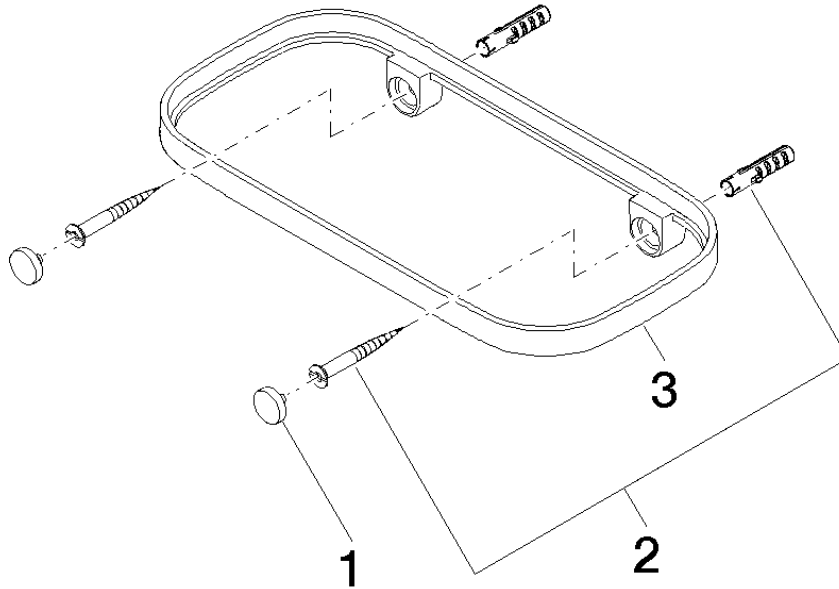

Required miscellaneous

Grid element - Taupe 82 481 970-53
•plastic grid elements

83 481 970

mm [inches]

83 481 970

Product version from 10/1/2023

Parts for other
finishes can be found
here: [Chrome](#)

Shelf wall model - Platinum