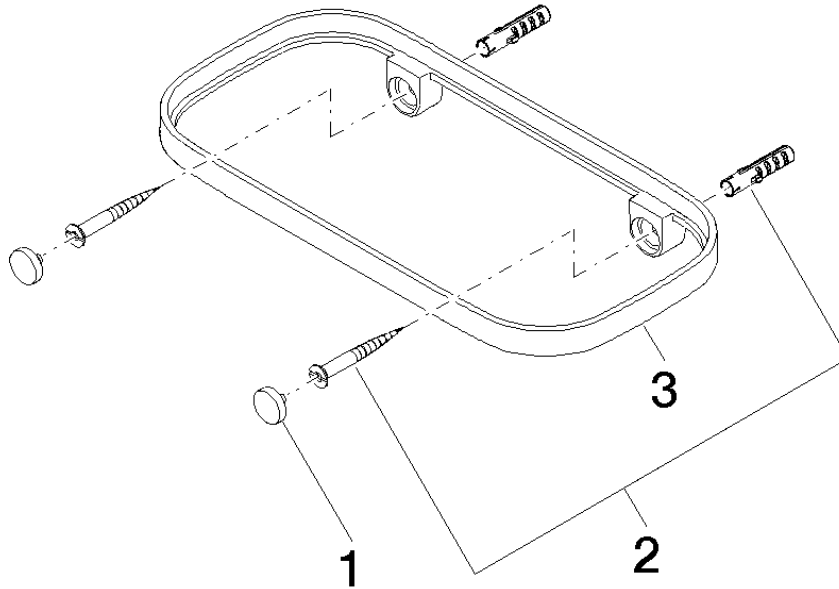

Shelf wall model - Brushed Light Gold

IMO

83 481 970

- width 200mm
- height 26 mm
- 100mm projection
- without grid element

Fits: IMO, TARA, LISSÉ, META

	Brushed Light Gold	83 481 970-27
	Chrome	83 481 970-00
	Brushed Platinum	83 481 970-06
	Platinum	83 481 970-08
	Dark Chrome	83 481 970-19
	Light Gold	83 481 970-26
	Brushed Durabronze (23kt Gold)	83 481 970-28
	Matte Black	83 481 970-33
	Brushed Bronze	83 481 970-42
	Brushed Champagne (22kt Gold)	83 481 970-46
	Champagne (22kt Gold)	83 481 970-47
	Brushed Chrome	83 481 970-93
	Brushed Dark Platinum	83 481 970-99

83 481 970

mm [inches]

83 481 970

Product version from 10/1/2023

Parts for other finishes can be found here: [Chrome](#)

Shelf wall model - Brushed Light Gold

IMO

83 481 970

Spare parts list

Product version from 10/1/2023

No.	Item Number	Name	Quantity used	Delivery time
	90 30 30 520 00-27	set	3	30