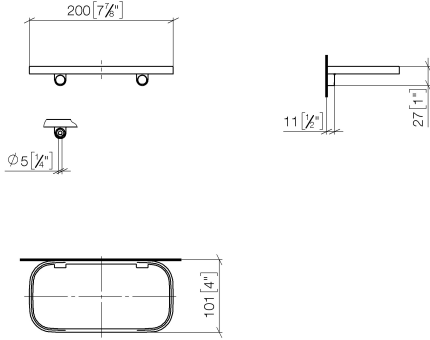

Shelf wall model - Brushed Light Gold

IMO

83 481 970

- width 200mm
- height 26 mm
- 100mm projection
- without grid element

Fits: IMO, TARA, LISSÉ, META

	Brushed Light Gold	83 481 970-27
	Chrome	83 481 970-00
	Brushed Platinum	83 481 970-06
	Platinum	83 481 970-08
	Dark Chrome	83 481 970-19
	Light Gold	83 481 970-26
	Brushed Durabronze (23kt Gold)	83 481 970-28
	Matte Black	83 481 970-33
	Brushed Bronze	83 481 970-42
	Brushed Champagne (22kt Gold)	83 481 970-46
	Champagne (22kt Gold)	83 481 970-47
	Brushed Chrome	83 481 970-93
	Brushed Dark Platinum	83 481 970-99

83 481 970

mm [inches]

83 481 970

Product version from 10/1/2023

Parts for other finishes can be found here: [Chrome](#)

Shelf wall model - Brushed Light Gold

IMO

83 481 970