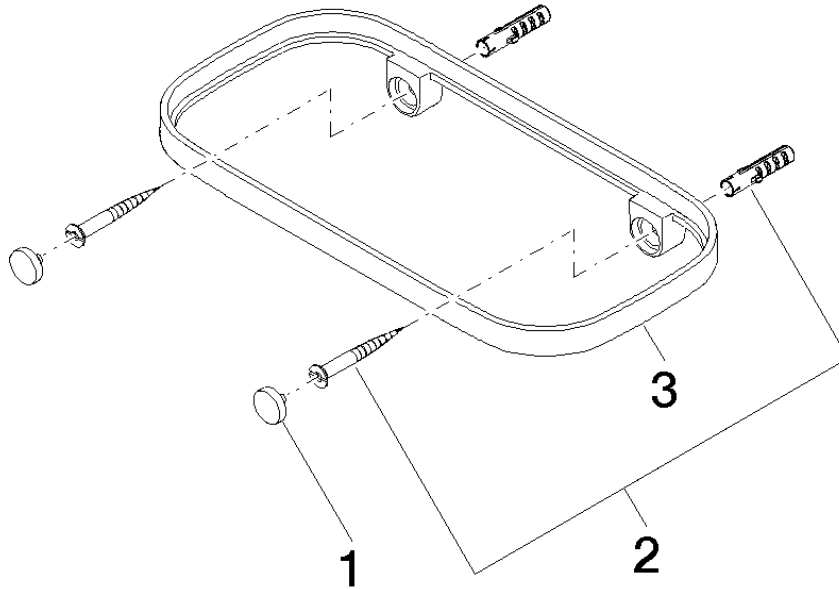

83 481 970

- width 200mm
- height 26 mm
- 100mm projection
- without grid element

Fits: IMO, TARA, LISSÉ, META

	Matte Black	83 481 970-33
	Chrome	83 481 970-00
	Brushed Platinum	83 481 970-06
	Platinum	83 481 970-08
	Dark Chrome	83 481 970-19
	Light Gold	83 481 970-26
	Brushed Light Gold	83 481 970-27
	Brushed Durabronze (23kt Gold)	83 481 970-28
	Brushed Bronze	83 481 970-42
	Brushed Champagne (22kt Gold)	83 481 970-46
	Champagne (22kt Gold)	83 481 970-47
	Brushed Chrome	83 481 970-93
	Brushed Dark Platinum	83 481 970-99

83 481 970

mm [inches]

83 481 970

**Product version from 10/1/2023**

Parts for other finishes can be found here: [Chrome](#)