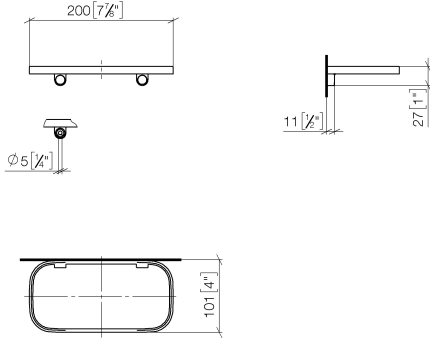

83 481 970

- width 200mm
- height 26 mm
- 100mm projection
- without grid element

Fits: IMO, TARA, LISSÉ, META

	Matte Black	83 481 970-33
	Chrome	83 481 970-00
	Brushed Platinum	83 481 970-06
	Platinum	83 481 970-08
	Dark Chrome	83 481 970-19
	Light Gold	83 481 970-26
	Brushed Light Gold	83 481 970-27
	Brushed Durabronze (23kt Gold)	83 481 970-28
	Brushed Bronze	83 481 970-42
	Brushed Champagne (22kt Gold)	83 481 970-46
	Champagne (22kt Gold)	83 481 970-47
	Brushed Chrome	83 481 970-93
	Brushed Dark Platinum	83 481 970-99

83 481 970

mm [inches]

83 481 970

**Product version from 10/1/2023**

Parts for other finishes can be found here: [Chrome](#)