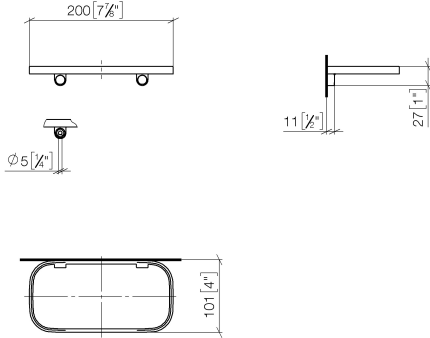

Shelf wall model - Champagne (22kt Gold)

IMO

83 481 970

- width 200mm
- height 26 mm
- 100mm projection
- without grid element

Fits: IMO, TARA, LISSÉ, META

	Champagne (22kt Gold)	83 481 970-47
	Chrome	83 481 970-00
	Brushed Platinum	83 481 970-06
	Platinum	83 481 970-08
	Dark Chrome	83 481 970-19
	Light Gold	83 481 970-26
	Brushed Light Gold	83 481 970-27
	Brushed Durabronze (23kt Gold)	83 481 970-28
	Matte Black	83 481 970-33
	Brushed Bronze	83 481 970-42
	Brushed Champagne (22kt Gold)	83 481 970-46
	Brushed Chrome	83 481 970-93
	Brushed Dark Platinum	83 481 970-99

Grid element - Light Grey 82 481 970-52
 •plastic grid elements

Required miscellaneous

Grid element - Taupe 82 481 970-53
 •plastic grid elements

83 481 970

mm [inches]

83 481 970

Product version from 10/1/2023