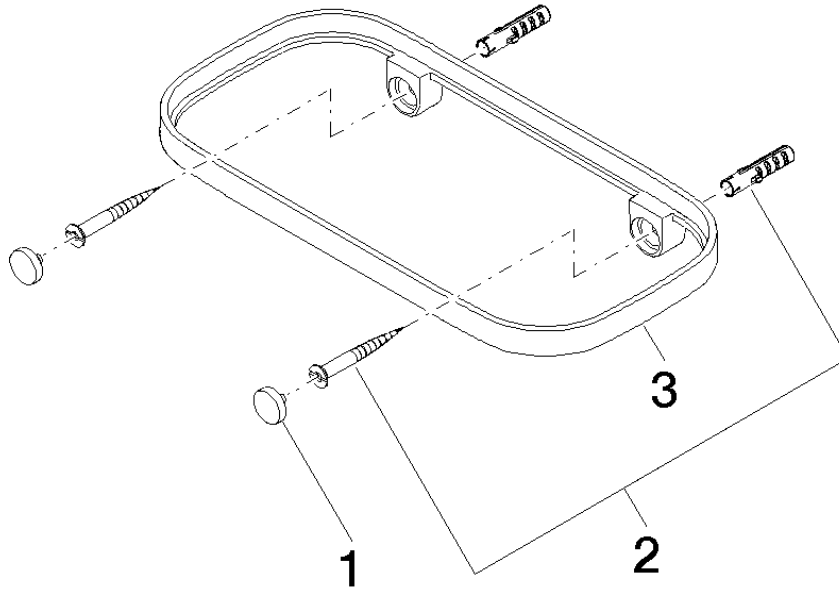

Shelf wall model - Brushed Chrome

IMO

83 481 970

- width 200mm
- height 26 mm
- 100mm projection
- without grid element

Fits: IMO, TARA, LISSÉ, META

	Brushed Chrome	83 481 970-93
	Chrome	83 481 970-00
	Brushed Platinum	83 481 970-06
	Platinum	83 481 970-08
	Dark Chrome	83 481 970-19
	Light Gold	83 481 970-26
	Brushed Light Gold	83 481 970-27
	Brushed Durabronze (23kt Gold)	83 481 970-28
	Matte Black	83 481 970-33
	Brushed Bronze	83 481 970-42
	Brushed Champagne (22kt Gold)	83 481 970-46
	Champagne (22kt Gold)	83 481 970-47
	Brushed Dark Platinum	83 481 970-99

83 481 970

mm [inches]

83 481 970

Product version from 10/1/2023

Parts for other finishes can be found here: [Chrome](#)

Shelf wall model - Brushed Chrome

IMO

83 481 970

Spare parts list

Product version from 10/1/2023

No.	Item Number	Name	Quantity used	Delivery time
	90 30 30 520 00-93	set	3	20