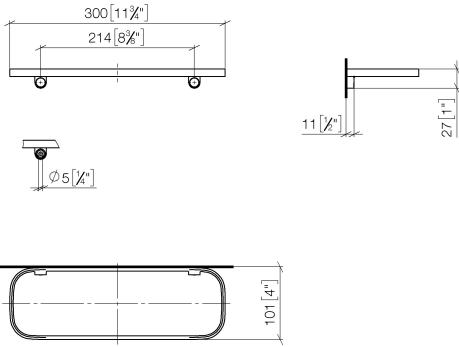

83 482 970 Product version from 10/1/2023

- width 300mm
- height 26 mm
- 100mm projection
- without grid element

	Chrome	83 482 970-00
	Brushed Platinum	83 482 970-06
	Platinum	83 482 970-08
	Dark Chrome	83 482 970-19
	Light Gold	83 482 970-26
	Brushed Light Gold	83 482 970-27
	Brushed Durabronze (23kt Gold)	83 482 970-28
	Matte Black	83 482 970-33
	Brushed Bronze	83 482 970-42
	Brushed Champagne (22kt Gold)	83 482 970-46
	Champagne (22kt Gold)	83 482 970-47
	Brushed Chrome	83 482 970-93
	Brushed Dark Platinum	83 482 970-99

**Grid element - Light Grey** 82 482 970-52  
 •plastic grid elements

Required miscellaneous

**Grid element - Taupe** 82 482 970-53  
 •plastic grid elements

83 482 970 Product version from 10/1/2023

mm [inches]