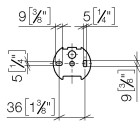

83 500 361

- width 145mm
- height 120 mm
- 95mm projection

	Brushed Platinum	83 500 361-06
	Chrome	83 500 361-00
	Platinum	83 500 361-08
	Durabrand (23kt Gold)	83 500 361-09
	Brushed Durabrand (23kt Gold)	83 500 361-28
	Brushed Dark Platinum	83 500 361-99

83 500 361

mm [inches]

83 500 361

Parts for other finishes can be found here: [Chrome](#)

Spare parts list

No.	Item Number	Name	Quantity used	Delivery time
1	08 18 70 501-06	bow	1	10
2	08 18 40 505 90	sleeve	2	2
3	04 31 11 140 00 90	pin	2	2
4	05 17 97 507 00 90	fixing set	1	2