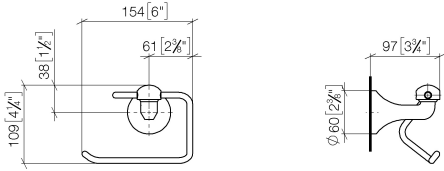

83 500 361

- width 145mm
- height 120 mm
- 95mm projection

	Brushed Platinum	83 500 361-06
	Chrome	83 500 361-00
	Platinum	83 500 361-08
	Durabrand (23kt Gold)	83 500 361-09
	Brushed Durabrand (23kt Gold)	83 500 361-28
	Brushed Dark Platinum	83 500 361-99

83 500 361

mm [inches]

83 500 361

Parts for other finishes can be found here: [Chrome](#)

Spare parts list

No.	Item Number	Name	Quantity used	Delivery time
1	08 18 70 501-06	bow	1	10
2	08 18 40 505 90	sleeve	2	2
3	04 31 11 140 00 90	pin	2	2
4	05 17 97 507 00 90	fixing set	1	2