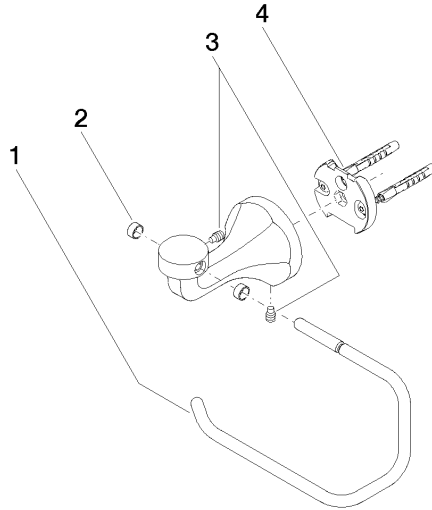

83 500 361

- width 145mm
- height 120 mm
- 95mm projection

	Brushed Platinum	83 500 361-06
	Chrome	83 500 361-00
	Platinum	83 500 361-08
	Durabrand (23kt Gold)	83 500 361-09
	Brushed Durabrand (23kt Gold)	83 500 361-28
	Brushed Dark Platinum	83 500 361-99

83 500 361

mm [inches]

83 500 361

Parts for other finishes can be found here: [Chrome](#)

Spare parts list

No.	Item Number	Name	Quantity used	Delivery time
1	08 18 70 501-06	bow	1	10
2	08 18 40 505 90	sleeve	2	2
3	04 31 11 140 00 90	pin	2	2
4	05 17 97 507 00 90	fixing set	1	2