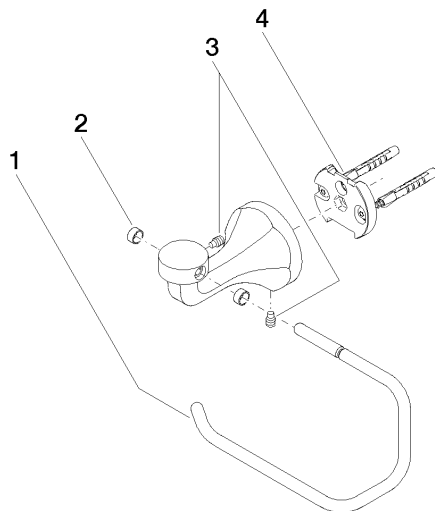

83 500 361

- width 145mm
- height 120 mm
- 95mm projection

	Platinum	83 500 361-08
	Chrome	83 500 361-00
	Brushed Platinum	83 500 361-06
	Durabass (23kt Gold)	83 500 361-09
	Brushed Durabass (23kt Gold)	83 500 361-28
	Brushed Dark Platinum	83 500 361-99

83 500 361

mm [inches]

83 500 361

Parts for other finishes can be found here: [Chrome](#)

Spare parts list

No.	Item Number	Name	Quantity used	Delivery time
1	08 18 70 501-08	bow	1	40
2	08 18 40 505 90	sleeve	2	2
3	04 31 11 140 00 90	pin	2	2
4	05 17 97 507 00 90	fixing set	1	2