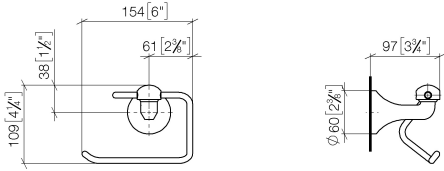

83 500 361

- width 145mm
- height 120 mm
- 95mm projection

	Platinum	83 500 361-08
	Chrome	83 500 361-00
	Brushed Platinum	83 500 361-06
	Durabass (23kt Gold)	83 500 361-09
	Brushed Durabass (23kt Gold)	83 500 361-28
	Brushed Dark Platinum	83 500 361-99

83 500 361

mm [inches]

83 500 361

Parts for other finishes can be found here: [Chrome](#)

Spare parts list

No.	Item Number	Name	Quantity used	Delivery time
1	08 18 70 501-08	bow	1	40
2	08 18 40 505 90	sleeve	2	2
3	04 31 11 140 00 90	pin	2	2
4	05 17 97 507 00 90	fixing set	1	2