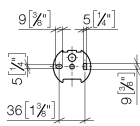

83 500 361

- width 145mm
- height 120 mm
- 95mm projection

	Durabronz (23kt Gold)	83 500 361-09
	Chrome	83 500 361-00
	Brushed Platinum	83 500 361-06
	Platinum	83 500 361-08
	Brushed Durabronz (23kt Gold)	83 500 361-28
	Brushed Dark Platinum	83 500 361-99

83 500 361

mm [inches]

83 500 361

Parts for other finishes can be found here: [Chrome](#)

Spare parts list

No.	Item Number	Name	Quantity used	Delivery time
1	08 18 70 501-09	bow	1	40
2	08 18 40 505 90	sleeve	2	2
3	04 31 11 140 00 90	pin	2	2
4	05 17 97 507 00 90	fixing set	1	2