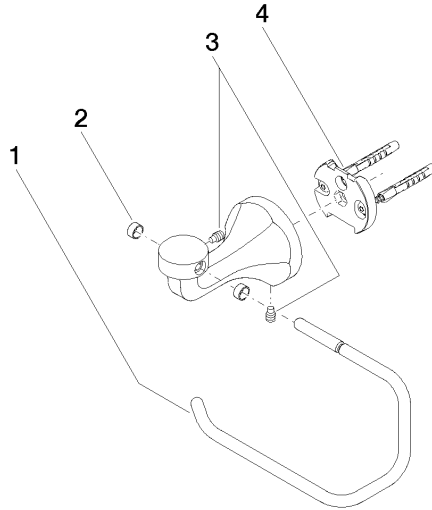

83 500 361

- width 145mm
- height 120 mm
- 95mm projection

	Durabronz (23kt Gold)	83 500 361-09
	Chrome	83 500 361-00
	Brushed Platinum	83 500 361-06
	Platinum	83 500 361-08
	Brushed Durabronz (23kt Gold)	83 500 361-28
	Brushed Dark Platinum	83 500 361-99

83 500 361

mm [inches]

83 500 361

Parts for other finishes can be found here: [Chrome](#)

Spare parts list

No.	Item Number	Name	Quantity used	Delivery time
1	08 18 70 501-09	bow	1	40
2	08 18 40 505 90	sleeve	2	2
3	04 31 11 140 00 90	pin	2	2
4	05 17 97 507 00 90	fixing set	1	2