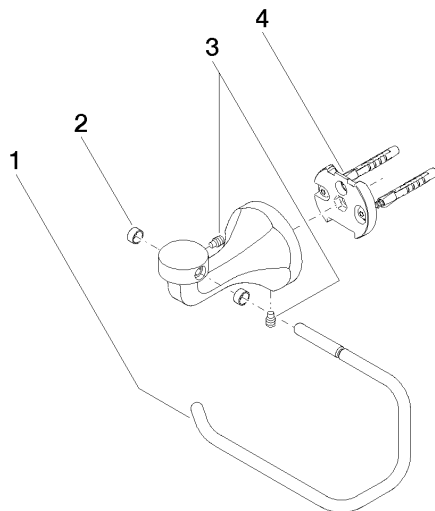

83 500 361

- width 145mm
- height 120 mm
- 95mm projection

|   |                               |               |
|---|-------------------------------|---------------|
|  | Brushed Durabronz (23kt Gold) | 83 500 361-28 |
|  | Chrome                        | 83 500 361-00 |
|  | Brushed Platinum              | 83 500 361-06 |
|  | Platinum                      | 83 500 361-08 |
|  | Durabronz (23kt Gold)         | 83 500 361-09 |
|  | Brushed Dark Platinum         | 83 500 361-99 |

83 500 361

mm [inches]

83 500 361

Parts for other finishes can be found here: [Chrome](#)

### Spare parts list

| No.  | Item Number        | Name       | Quantity used | Delivery time |
|--|--------------------|------------|---------------|---------------|
| 1  | 08 18 70 501-28    | bow        | 1             | -             |
| Spare part can no longer be ordered, please order the replacement item |                    |            |               |               |
| 2  | 08 18 40 505 90    | sleeve     | 2             | 2             |
| 3  | 04 31 11 140 00 90 | pin        | 2             | 2             |
| 4  | 05 17 97 507 00 90 | fixing set | 1             | 2             |