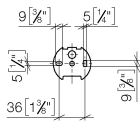

83 500 361

- width 145mm
- height 120 mm
- 95mm projection

|   |                               |               |
|---|-------------------------------|---------------|
|  | Brushed Durabronz (23kt Gold) | 83 500 361-28 |
|  | Chrome                        | 83 500 361-00 |
|  | Brushed Platinum              | 83 500 361-06 |
|  | Platinum                      | 83 500 361-08 |
|  | Durabronz (23kt Gold)         | 83 500 361-09 |
|  | Brushed Dark Platinum         | 83 500 361-99 |

83 500 361

mm [inches]

83 500 361

Parts for other finishes can be found here: [Chrome](#)