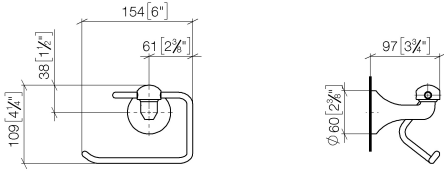

83 500 361

- width 145mm
- height 120 mm
- 95mm projection

|   |                               |               |
|---|-------------------------------|---------------|
|  | Brushed Durabronz (23kt Gold) | 83 500 361-28 |
|  | Chrome                        | 83 500 361-00 |
|  | Brushed Platinum              | 83 500 361-06 |
|  | Platinum                      | 83 500 361-08 |
|  | Durabronz (23kt Gold)         | 83 500 361-09 |
|  | Brushed Dark Platinum         | 83 500 361-99 |

83 500 361

mm [inches]

83 500 361

Parts for other finishes can be found here: [Chrome](#)