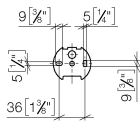

83 500 361

- width 145mm
- height 120 mm
- 95mm projection

|   |                               |               |
|---|-------------------------------|---------------|
|  | Brushed Dark Platinum         | 83 500 361-99 |
|  | Chrome                        | 83 500 361-00 |
|  | Brushed Platinum              | 83 500 361-06 |
|  | Platinum                      | 83 500 361-08 |
|  | Durabrand (23kt Gold)         | 83 500 361-09 |
|  | Brushed Durabrand (23kt Gold) | 83 500 361-28 |

83 500 361

mm [inches]

83 500 361

Parts for other finishes can be found here: [Chrome](#)