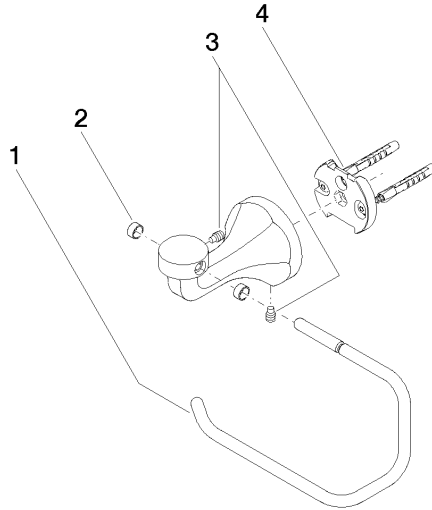

83 500 361

- width 145mm
- height 120 mm
- 95mm projection

|   |                               |               |
|---|-------------------------------|---------------|
|  | Brushed Dark Platinum         | 83 500 361-99 |
|  | Chrome                        | 83 500 361-00 |
|  | Brushed Platinum              | 83 500 361-06 |
|  | Platinum                      | 83 500 361-08 |
|  | Durabrand (23kt Gold)         | 83 500 361-09 |
|  | Brushed Durabrand (23kt Gold) | 83 500 361-28 |

83 500 361

mm [inches]

83 500 361

Parts for other finishes can be found here: [Chrome](#)