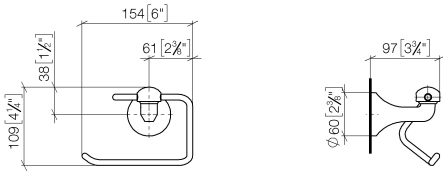

83 500 361

- width 145mm
- height 120 mm
- 95mm projection

|   |                               |               |
|---|-------------------------------|---------------|
|  | Brushed Dark Platinum         | 83 500 361-99 |
|  | Chrome                        | 83 500 361-00 |
|  | Brushed Platinum              | 83 500 361-06 |
|  | Platinum                      | 83 500 361-08 |
|  | Durabrand (23kt Gold)         | 83 500 361-09 |
|  | Brushed Durabrand (23kt Gold) | 83 500 361-28 |

83 500 361

mm [inches]

83 500 361

Parts for other finishes can be found here: [Chrome](#)