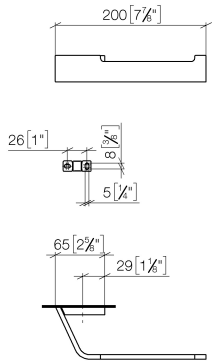

CL.1 Tissue holder without cover - Brushed Champagne (22kt Gold)

CL.1

83 500 705

- width 200mm
- height 35 mm
- 70mm projection

	Brushed Champagne (22kt Gold)	83 500 705-46
	Chrome	83 500 705-00
	Brushed Platinum	83 500 705-06
	Dark Chrome	83 500 705-19
	Champagne (22kt Gold)	83 500 705-47
	Brushed Dark Platinum	83 500 705-99

83 500 705

mm [inches]

83 500 705

Parts for other finishes can be found here: [Chrome](#)

Spare parts list

No.	Item Number	Name	Quantity used	Delivery time
1	05 17 20 758 00 90	fixing set	1	2
2	09 30 30 191 90	screw	3	2
3	08 17 70 500-46	holder	1	60
4	08 17 70 553-46	holder	1	60
5	04 31 11 113 00 90	pin	1	2