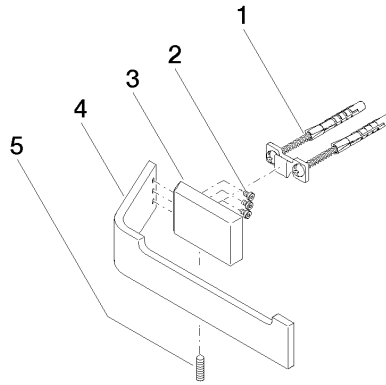

CL.1 Tissue holder without cover - Brushed Champagne (22kt Gold)

CL.1

83 500 705

- width 200mm
- height 35 mm
- 70mm projection

	Brushed Champagne (22kt Gold)	83 500 705-46
	Chrome	83 500 705-00
	Brushed Platinum	83 500 705-06
	Dark Chrome	83 500 705-19
	Champagne (22kt Gold)	83 500 705-47
	Brushed Dark Platinum	83 500 705-99

83 500 705

mm [inches]

83 500 705

Parts for other finishes can be found here: [Chrome](#)

Spare parts list

No.	Item Number	Name	Quantity used	Delivery time
1	05 17 20 758 00 90	fixing set	1	2
2	09 30 30 191 90	screw	3	2
3	08 17 70 500-46	holder	1	60
4	08 17 70 553-46	holder	1	60
5	04 31 11 113 00 90	pin	1	2