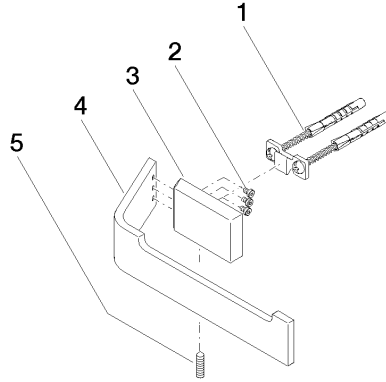

CL.1 Tissue holder without cover - Champagne (22kt Gold)

CL.1

83 500 705

- width 200mm
- height 35 mm
- 70mm projection

	Champagne (22kt Gold)	83 500 705-47
	Chrome	83 500 705-00
	Brushed Platinum	83 500 705-06
	Dark Chrome	83 500 705-19
	Brushed Champagne (22kt Gold)	83 500 705-46
	Brushed Dark Platinum	83 500 705-99

83 500 705

mm [inches]

83 500 705

Parts for other finishes can be found here: [Chrome](#)

Spare parts list

No.	Item Number	Name	Quantity used	Delivery time
1	05 17 20 758 00 90	fixing set	1	2
2	09 30 30 191 90	screw	3	2
3	08 17 70 500-47	holder	1	60
4	08 17 70 553-47	holder	1	60
5	04 31 11 113 00 90	pin	1	2