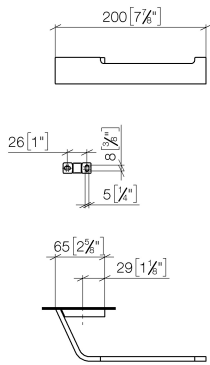

CL.1 Tissue holder without cover - Champagne (22kt Gold)

CL.1

83 500 705

- width 200mm
- height 35 mm
- 70mm projection

	Champagne (22kt Gold)	83 500 705-47
	Chrome	83 500 705-00
	Brushed Platinum	83 500 705-06
	Dark Chrome	83 500 705-19
	Brushed Champagne (22kt Gold)	83 500 705-46
	Brushed Dark Platinum	83 500 705-99

83 500 705

mm [inches]

83 500 705

Parts for other finishes can be found here: [Chrome](#)

Spare parts list

No.	Item Number	Name	Quantity used	Delivery time
1	05 17 20 758 00 90	fixing set	1	2
2	09 30 30 191 90	screw	3	2
3	08 17 70 500-47	holder	1	60
4	08 17 70 553-47	holder	1	60
5	04 31 11 113 00 90	pin	1	2