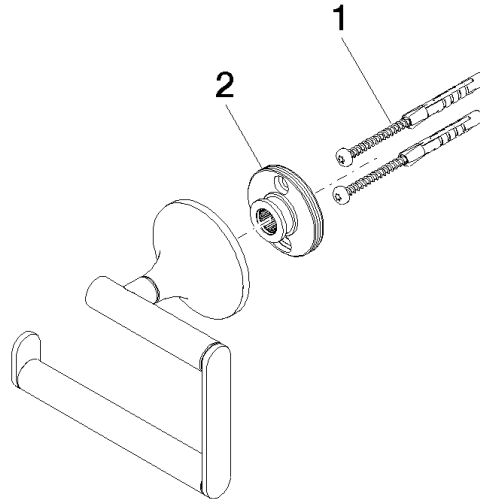

83 500 809

- width 130mm
- height 108 mm
- rosette Ø 60 mm
- 63mm projection

	Brushed Platinum	83 500 809-06
	Chrome	83 500 809-00
	Platinum	83 500 809-08
	Dark Chrome	83 500 809-19
	Brushed Durabronze (23kt Gold)	83 500 809-28
	Brushed Bronze	83 500 809-42
	Brushed Champagne (22kt Gold)	83 500 809-46
	Champagne (22kt Gold)	83 500 809-47
	Brushed Dark Platinum	83 500 809-99

83 500 809

mm [inches]

83 500 809

Parts for other finishes can be found here: [Chrome](#)

Spare parts list

No.	Item Number	Name	Quantity used	Delivery time
1	05 30 31 025 00 90	fixing set	1	2
2	90 17 20 759 00 90	disc	1	2