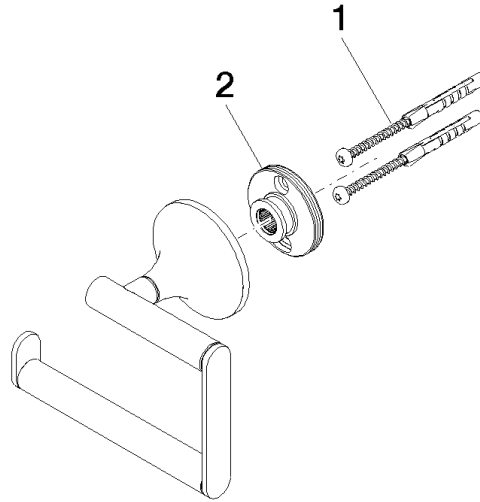

83 500 809

- width 130mm
- height 108 mm
- rosette Ø 60 mm
- 63mm projection

	Platinum	83 500 809-08
	Chrome	83 500 809-00
	Brushed Platinum	83 500 809-06
	Dark Chrome	83 500 809-19
	Brushed Durabronze (23kt Gold)	83 500 809-28
	Brushed Bronze	83 500 809-42
	Brushed Champagne (22kt Gold)	83 500 809-46
	Champagne (22kt Gold)	83 500 809-47
	Brushed Dark Platinum	83 500 809-99

83 500 809

mm [inches]

83 500 809

Parts for other finishes can be found here: [Chrome](#)

Spare parts list

No.	Item Number	Name	Quantity used	Delivery time
1	05 30 31 025 00 90	fixing set	1	2
2	90 17 20 759 00 90	disc	1	2