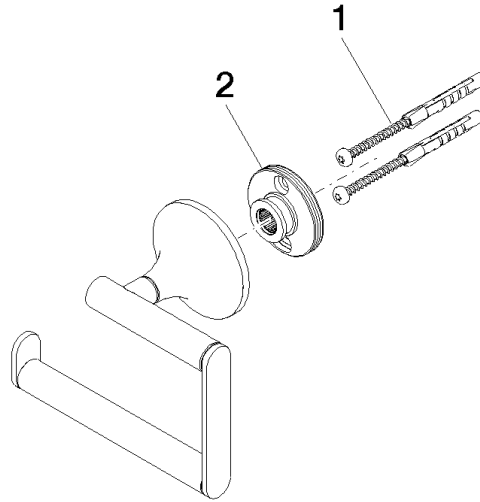

83 500 809

- width 130mm
- height 108 mm
- rosette Ø 60 mm
- 63mm projection

	Dark Chrome	83 500 809-19
	Chrome	83 500 809-00
	Brushed Platinum	83 500 809-06
	Platinum	83 500 809-08
	Brushed Durabronze (23kt Gold)	83 500 809-28
	Brushed Bronze	83 500 809-42
	Brushed Champagne (22kt Gold)	83 500 809-46
	Champagne (22kt Gold)	83 500 809-47
	Brushed Dark Platinum	83 500 809-99

83 500 809

mm [inches]

83 500 809

Parts for other finishes can be found here: [Chrome](#)

Spare parts list

No.	Item Number	Name	Quantity used	Delivery time
1	05 30 31 025 00 90	fixing set	1	2
2	90 17 20 759 00 90	disc	1	2