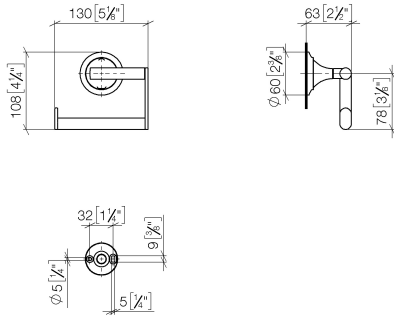

83 500 809

- width 130mm
- height 108 mm
- rosette Ø 60 mm
- 63mm projection

	Brushed Durabross (23kt Gold)	83 500 809-28
	Chrome	83 500 809-00
	Brushed Platinum	83 500 809-06
	Platinum	83 500 809-08
	Dark Chrome	83 500 809-19
	Brushed Bronze	83 500 809-42
	Brushed Champagne (22kt Gold)	83 500 809-46
	Champagne (22kt Gold)	83 500 809-47
	Brushed Dark Platinum	83 500 809-99

83 500 809

mm [inches]

83 500 809

Parts for other finishes can be found here: [Chrome](#)

### Spare parts list

No.	Item Number	Name	Quantity used	Delivery time
1	05 30 31 025 00 90	fixing set	1	2
2	90 17 20 759 00 90	disc	1	2