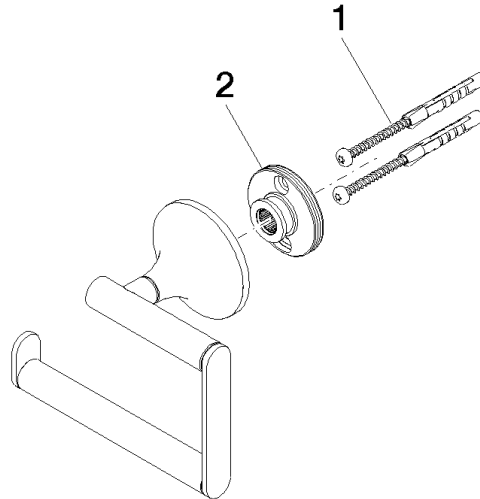

83 500 809

- width 130mm
- height 108 mm
- rosette Ø 60 mm
- 63mm projection

	Brushed Durabross (23kt Gold)	83 500 809-28
	Chrome	83 500 809-00
	Brushed Platinum	83 500 809-06
	Platinum	83 500 809-08
	Dark Chrome	83 500 809-19
	Brushed Bronze	83 500 809-42
	Brushed Champagne (22kt Gold)	83 500 809-46
	Champagne (22kt Gold)	83 500 809-47
	Brushed Dark Platinum	83 500 809-99

83 500 809

mm [inches]

83 500 809

Parts for other finishes can be found here: [Chrome](#)

### Spare parts list

No.	Item Number	Name	Quantity used	Delivery time
1	05 30 31 025 00 90	fixing set	1	2
2	90 17 20 759 00 90	disc	1	2