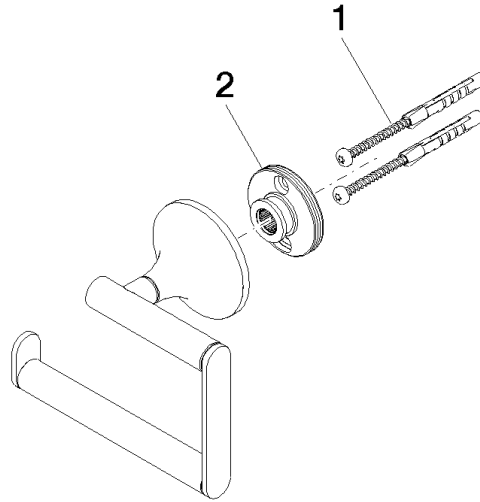

83 500 809

- width 130mm
- height 108 mm
- rosette Ø 60 mm
- 63mm projection

	Brushed Champagne (22kt Gold)	83 500 809-46
	Chrome	83 500 809-00
	Brushed Platinum	83 500 809-06
	Platinum	83 500 809-08
	Dark Chrome	83 500 809-19
	Brushed Durabronze (23kt Gold)	83 500 809-28
	Brushed Bronze	83 500 809-42
	Champagne (22kt Gold)	83 500 809-47
	Brushed Dark Platinum	83 500 809-99

83 500 809

mm [inches]

83 500 809

Parts for other finishes can be found here: [Chrome](#)

Spare parts list

No.	Item Number	Name	Quantity used	Delivery time
1	05 30 31 025 00 90	fixing set	1	2
2	90 17 20 759 00 90	disc	1	2