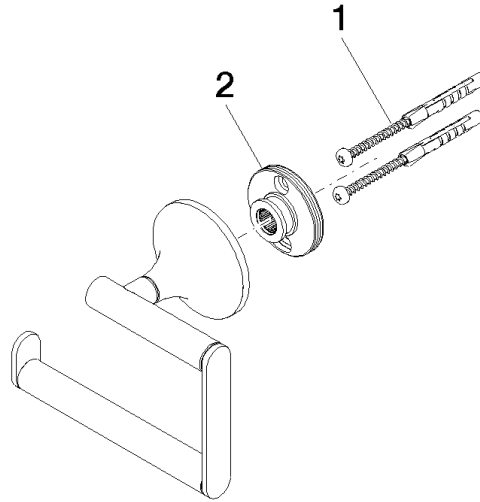

83 500 809

- width 130mm
- height 108 mm
- rosette Ø 60 mm
- 63mm projection

	Champagne (22kt Gold)	83 500 809-47
	Chrome	83 500 809-00
	Brushed Platinum	83 500 809-06
	Platinum	83 500 809-08
	Dark Chrome	83 500 809-19
	Brushed Durabronze (23kt Gold)	83 500 809-28
	Brushed Bronze	83 500 809-42
	Brushed Champagne (22kt Gold)	83 500 809-46
	Brushed Dark Platinum	83 500 809-99

83 500 809

mm [inches]

83 500 809

Parts for other finishes can be found here: [Chrome](#)

Spare parts list

No.	Item Number	Name	Quantity used	Delivery time
1	05 30 31 025 00 90	fixing set	1	2
2	90 17 20 759 00 90	disc	1	2