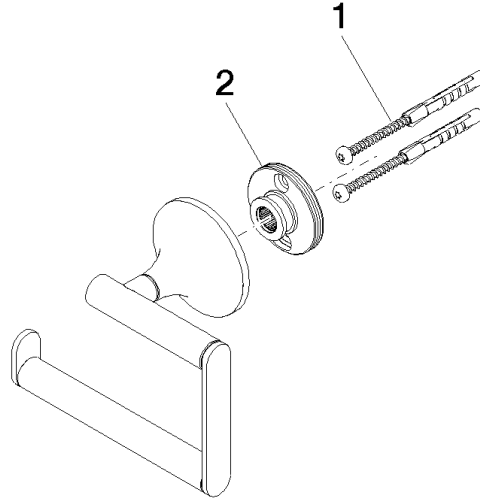

83 500 809

- width 130mm
- height 108 mm
- rosette Ø 60 mm
- 63mm projection

	Brushed Dark Platinum	83 500 809-99
	Chrome	83 500 809-00
	Brushed Platinum	83 500 809-06
	Platinum	83 500 809-08
	Dark Chrome	83 500 809-19
	Brushed Durabronze (23kt Gold)	83 500 809-28
	Brushed Bronze	83 500 809-42
	Brushed Champagne (22kt Gold)	83 500 809-46
	Champagne (22kt Gold)	83 500 809-47

83 500 809

mm [inches]

83 500 809

Parts for other finishes can be found here: [Chrome](#)

Spare parts list

No.	Item Number	Name	Quantity used	Delivery time
1	05 30 31 025 00 90	fixing set	1	2
2	90 17 20 759 00 90	disc	1	2