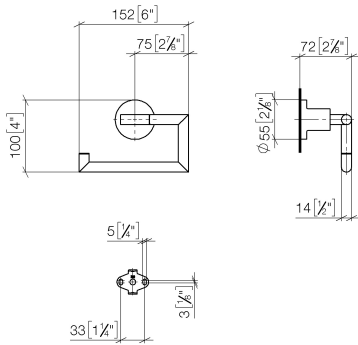

83 500 892 Product version from 4/1/2024

- width 152mm
- height 100 mm
- rosette Ø 55 mm
- 72mm projection

	Brushed Platinum	83 500 892-06
	Chrome	83 500 892-00
	Platinum	83 500 892-08
	Dark Chrome	83 500 892-19
	Brushed Durabronze (23kt Gold)	83 500 892-28
	Matte Black	83 500 892-33
	Brushed Bronze	83 500 892-42
	Brushed Champagne (22kt Gold)	83 500 892-46
	Champagne (22kt Gold)	83 500 892-47
	Brushed Chrome	83 500 892-93
	Brushed Dark Platinum	83 500 892-99

83 500 892 Product version from 4/1/2024

mm [inches]

83 500 892 Product version from 4/1/2024

Parts for other finishes can be found here: [Chrome](#)

Spare parts list

No.	Item Number	Name	Quantity used	Delivery time
2	05 17 89 552 00-06	holder	1.00	10
3	04 31 11 113 00 90	pin	1.00	2
1	90 28 22 640 00-06	holder	1.00	-
Spare part can no longer be ordered, please order the replacement item				
8	09 14 10 042 90	seal	1.00	2
7	05 17 20 739 00 90	fixing set	1.00	2
4	08 17 89 505-06	holder	1.00	10
6	09 30 30 071 90	screw	1.00	2
5	09 30 11 046 90	disc	1.00	2