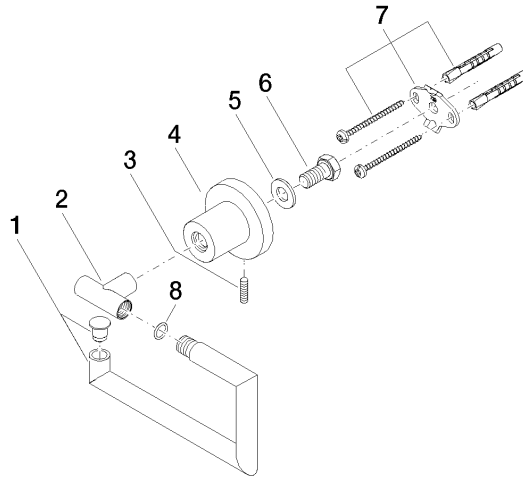

83 500 892 Product version from 4/1/2024

- width 152mm
- height 100 mm
- rosette Ø 55 mm
- 72mm projection

	Brushed Platinum	83 500 892-06
	Chrome	83 500 892-00
	Platinum	83 500 892-08
	Dark Chrome	83 500 892-19
	Brushed Durabronze (23kt Gold)	83 500 892-28
	Matte Black	83 500 892-33
	Brushed Bronze	83 500 892-42
	Brushed Champagne (22kt Gold)	83 500 892-46
	Champagne (22kt Gold)	83 500 892-47
	Brushed Chrome	83 500 892-93
	Brushed Dark Platinum	83 500 892-99

83 500 892 Product version from 4/1/2024

mm [inches]

83 500 892 Product version from 4/1/2024

Parts for other finishes can be found here: [Chrome](#)

Spare parts list

No.	Item Number	Name	Quantity used	Delivery time
2	05 17 89 552 00-06	holder	1.00	10
3	04 31 11 113 00 90	pin	1.00	2
1	90 28 22 640 00-06	holder	1.00	-
Spare part can no longer be ordered, please order the replacement item				
8	09 14 10 042 90	seal	1.00	2
7	05 17 20 739 00 90	fixing set	1.00	2
4	08 17 89 505-06	holder	1.00	10
6	09 30 30 071 90	screw	1.00	2
5	09 30 11 046 90	disc	1.00	2