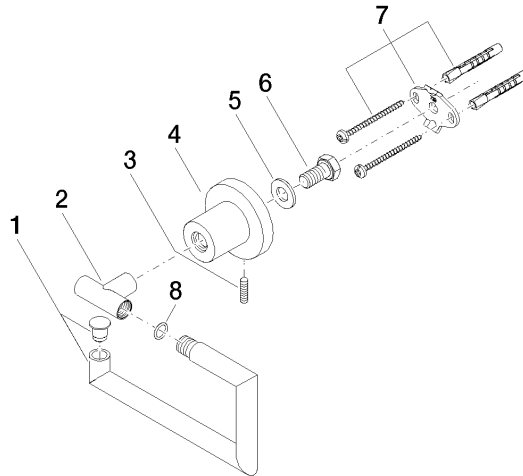

83 500 892

- width 152mm
- height 100 mm
- rosette Ø 55 mm
- 72mm projection

	Brushed Platinum	83 500 892-06
	Chrome	83 500 892-00
	Platinum	83 500 892-08
	Dark Chrome	83 500 892-19
	Brushed Durabrass (23kt Gold)	83 500 892-28
	Matte Black	83 500 892-33
	Brushed Champagne (22kt Gold)	83 500 892-46
	Champagne (22kt Gold)	83 500 892-47
	Brushed Chrome	83 500 892-93
	Brushed Dark Platinum	83 500 892-99

83 500 892

mm [inches]

83 500 892

Parts for other finishes can be found here: [Chrome](#)

### Spare parts list

No.	Item Number	Name	Quantity used	Delivery time
1	90 28 22 640 00-06	holder	1	-
Spare part can no longer be ordered, please order the replacement item				
2	05 17 89 552 00-06	holder	1	10
3	04 31 11 113 00 90	pin	1	2
4	08 17 89 505-06	holder	1	10
5	09 30 11 046 90	disc	1	2
6	09 30 30 071 90	screw	1	2
7	05 17 20 739 00 90	fixing set	1	2
8	09 14 10 042 90	seal	1	2