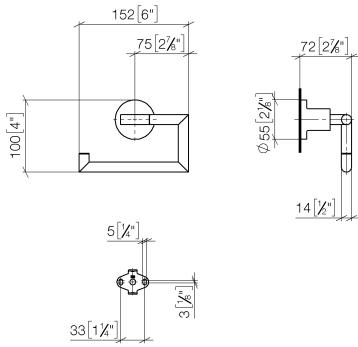

83 500 892

- width 152mm
- height 100 mm
- rosette Ø 55 mm
- 72mm projection

	Platinum	83 500 892-08
	Chrome	83 500 892-00
	Brushed Platinum	83 500 892-06
	Dark Chrome	83 500 892-19
	Brushed Durabronze (23kt Gold)	83 500 892-28
	Matte Black	83 500 892-33
	Brushed Champagne (22kt Gold)	83 500 892-46
	Champagne (22kt Gold)	83 500 892-47
	Brushed Chrome	83 500 892-93
	Brushed Dark Platinum	83 500 892-99

83 500 892

mm [inches]

83 500 892

Parts for other finishes can be found here: [Chrome](#)

Spare parts list

No.	Item Number	Name	Quantity used	Delivery time
1	90 28 22 640 00-08	holder	1	-
Spare part can no longer be ordered, please order the replacement item				
2	05 17 89 552 00-08	holder	1	40
3	04 31 11 113 00 90	pin	1	2
4	08 17 89 505-08	holder	1	40
5	09 30 11 046 90	disc	1	2
6	09 30 30 071 90	screw	1	2
7	05 17 20 739 00 90	fixing set	1	2
8	09 14 10 042 90	seal	1	2