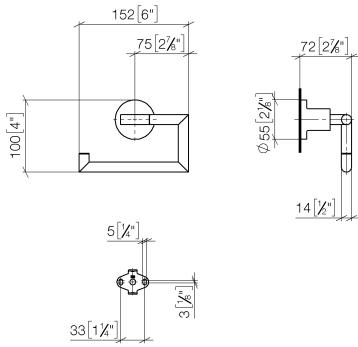

83 500 892

- width 152mm
- height 100 mm
- rosette Ø 55 mm
- 72mm projection

	Dark Chrome	83 500 892-19
	Chrome	83 500 892-00
	Brushed Platinum	83 500 892-06
	Platinum	83 500 892-08
	Brushed Durabronze (23kt Gold)	83 500 892-28
	Matte Black	83 500 892-33
	Brushed Champagne (22kt Gold)	83 500 892-46
	Champagne (22kt Gold)	83 500 892-47
	Brushed Chrome	83 500 892-93
	Brushed Dark Platinum	83 500 892-99

83 500 892

mm [inches]

83 500 892

Parts for other
finishes can be found
here: [Chrome](#)