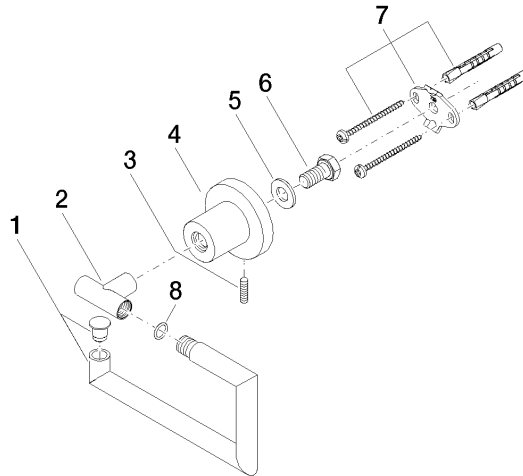

83 500 892

- width 152mm
- height 100 mm
- rosette Ø 55 mm
- 72mm projection

	Matte Black	83 500 892-33
	Chrome	83 500 892-00
	Brushed Platinum	83 500 892-06
	Platinum	83 500 892-08
	Dark Chrome	83 500 892-19
	Brushed Durabronze (23kt Gold)	83 500 892-28
	Brushed Champagne (22kt Gold)	83 500 892-46
	Champagne (22kt Gold)	83 500 892-47
	Brushed Chrome	83 500 892-93
	Brushed Dark Platinum	83 500 892-99

83 500 892

mm [inches]

83 500 892

Parts for other finishes can be found here: [Chrome](#)

Spare parts list

No.	Item Number	Name	Quantity used	Delivery time
1	90 28 22 640 00-33	holder	1	-
Spare part can no longer be ordered, please order the replacement item				
2	05 17 89 552 00-33	holder	1	30
3	04 31 11 113 00 90	pin	1	2
4	08 17 89 505-33	holder	1	30
5	09 30 11 046 90	disc	1	2
6	09 30 30 071 90	screw	1	2
7	05 17 20 739 00 90	fixing set	1	2
8	09 14 10 042 90	seal	1	2