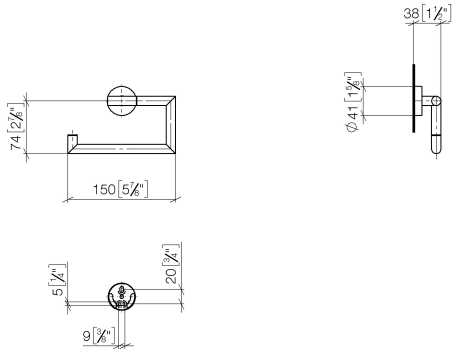

83 500 979

- width 150mm
- height 95 mm
- rosette Ø 40 mm
- 40mm projection

Fits: LISSÉ, META

	Dark Chrome	83 500 979-19
	Chrome	83 500 979-00
	Brushed Platinum	83 500 979-06
	Light Gold	83 500 979-26
	Brushed Light Gold	83 500 979-27
	Matte Black	83 500 979-33
	Brushed Bronze	83 500 979-42
	Brushed Champagne (22kt Gold)	83 500 979-46
	Champagne (22kt Gold)	83 500 979-47
	Brushed Chrome	83 500 979-93
	Brushed Dark Platinum	83 500 979-99

83 500 979

mm [inches]

83 500 979

Parts for other
finishes can be found
here: [Chrome](#)